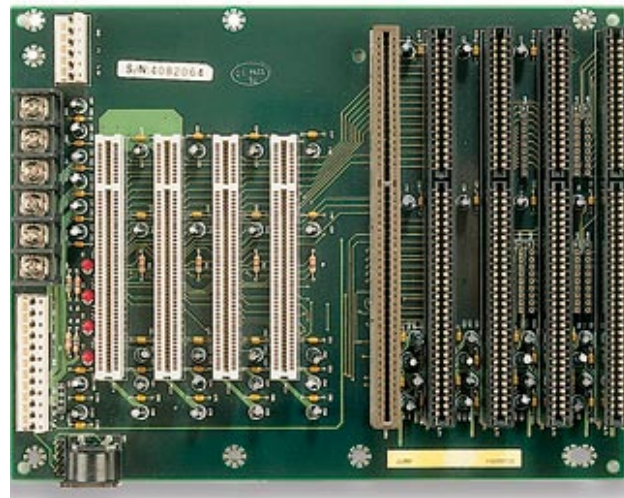

► PISA[®] Backplanes

PISA-2

PISA-2P3I

PISA-3P4I

PISA-B441A

- **PISA[®]-2** is a passive backplane with 1 ISA-Slot and 1 PISA[®] Slot, 6.7x2.0"
- **PISA[®]-2P3I** is a passive backplane with 1 ISA-Slots, 2 PCI-Slots and 2 PISA[®] Slots, 6.7x4.0"
- **PISA[®]-3P4I** is a passive backplane with 3 PCI and 4 PISA[®] Slots, 6.7x5.8"
- **PISA[®]-B441A** is a passive backplane with 4 ISA-Slots, 4 PCI-Slots and 1 PISA[®] Slot, 8.7x6.7"

► Technical Information

	PISA®-2	PISA®-2P3I	PISA®-3P4I	PISA®-B441A
PISA®	1 x	2 x	4 x	1 x
ISA	1 x	1 x	-	4 x
PCI	-	1 x	4 x	4 x
Multilayer	yes	yes	yes	6 x
Power connector	yes	yes	yes	yes
Socket for Keyboard	-	-	yes	yes
Dimensions	170x51 mm (6.7x2.0")	170x101 mm (6.7x4.0")	170x146 mm (6.7x5.8")	220x170 mm (8.7x6.7")

► Ordering Information

Article	Part.-No.	Description
PISA®-2	07006-0100-01-0	PISA-Backplane with 1 ISA-Slot and 1 PISA® Slot, 170x51 mm
PISA®-2P3I	07006-0102-02-0	PISA-Backplane with 1 ISA-Slots, 2 PCI-Slots and 2 PISA® Slots, 170x102 mm
PISA®-3P4I	07006-0003-04-0	PISA-Backplane with 3 PCI and 4 PISA® Slots, 175x142 mm
PISA®-B441A	07006-0404-01-0	PISA-Backplane with 4 ISA-Slots, 4 PCI-Slots and 1 PISA® Slot, 220x170 mm