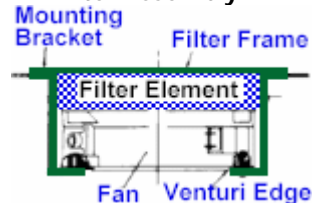

☐ 476042

☐ 551590
Filter Assembly