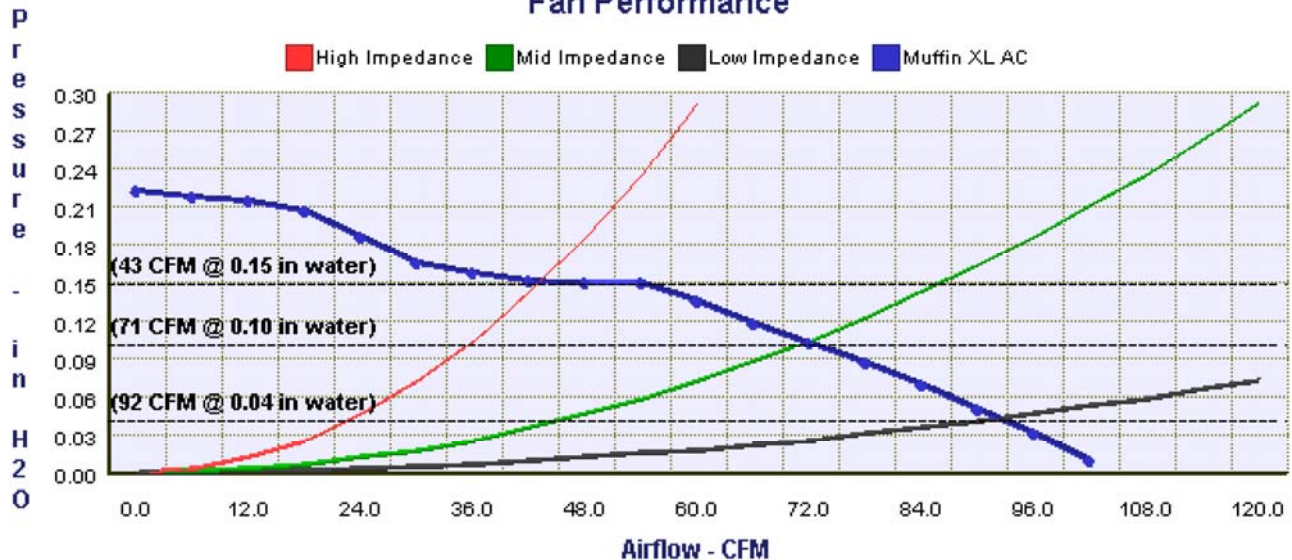

Muffin XL AC - MX3A3 - 028324
 (Family) (Model) (Part Number)

Electrical Specifications

Rated Voltage:	230 VAC
AC Frequency:	60 Hz
Power Supply:	16.0 Watts
Line Current:	0.09 Amps
Locked Rotor Current	0.14 Amps
Nominal Speed:	3100 RPM

Mechanical Specifications

Dimensions:	4.72in x 1.50in
Weight	21.0 oz
Max Airflow @ 0 in H ₂ O	105.0 CFM
Max Pressure @ 0 CFM	0.223 in H ₂ O
Noise	47.6 dBA

Fan Performance

Comair Rotron, Inc.
 Phone: 619.651.2000
 sales@comairrotron.com