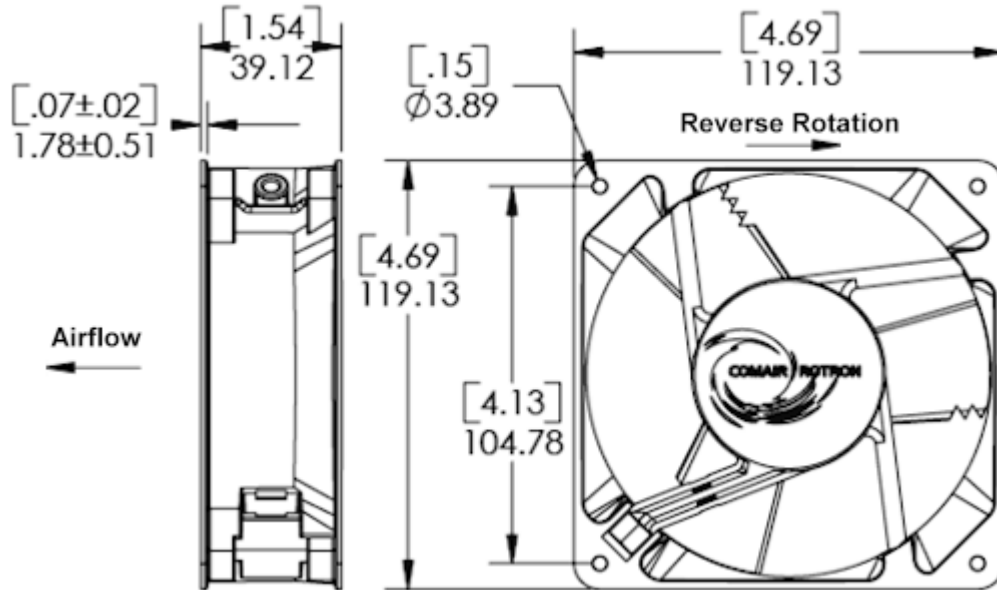

Mechanical Specifications

Dimensions:	4.72in x 1.50in
Weight	21.0 oz
Max Airflow @ 0 in H ₂ O	105.0 CFM
Max Pressure @ 0 CFM	0.223 in H ₂ O
Noise	47.6 dBA

Fan Performance

Comair Rotron, Inc.
 Phone: 619.651.2000
 sales@comairrotron.com

Mechanical Drawing

Options

Part Number	Model Number	Bearing Type	Fan Rotation	Termination	In-Stock <small>(Click 'Yes' for current stock)</small>
<input type="radio"/> 028421	MX3B1	Ball	Normal	0.120 Terminals	No
<input type="radio"/> 031000	MX3B2	Ball	Normal	Leads	No
<input type="radio"/> 028423	MX3B3	Ball	Reverse	0.120 Terminals	No
<input type="radio"/> 030913	MX3B4	Ball	Reverse	Leads	No
<input type="radio"/> 028326	MX3A1	Sleeve	Normal	0.120 Terminals	No
<input checked="" type="radio"/> 028324	MX3A3	Sleeve	Reverse	0.120 Terminals	No
<input type="radio"/> 031003	MX3A4	Sleeve	Reverse	Leads	No