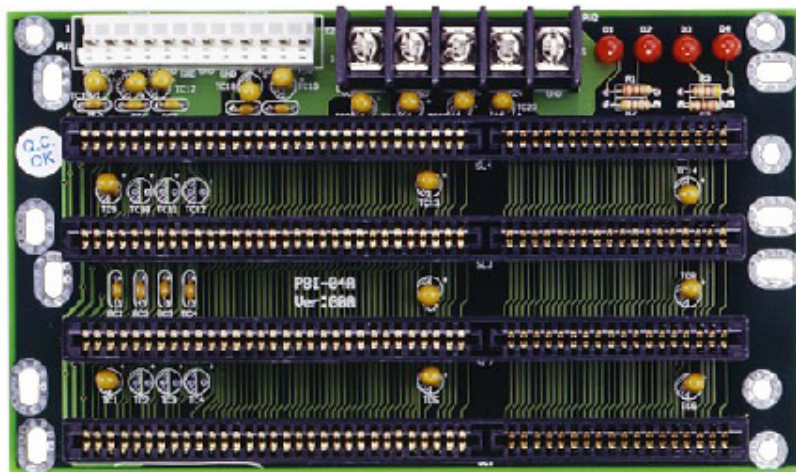

Backplane

www.protech.com.tw

PBI-04ALF : : ISA Backplane

4 ISA Bus Slots

AT compatible 12-pin power input connector (P8/P9)

With LED power indicators for +5V, -5V, +12V, -12V

Heavy duty terminal block connectors