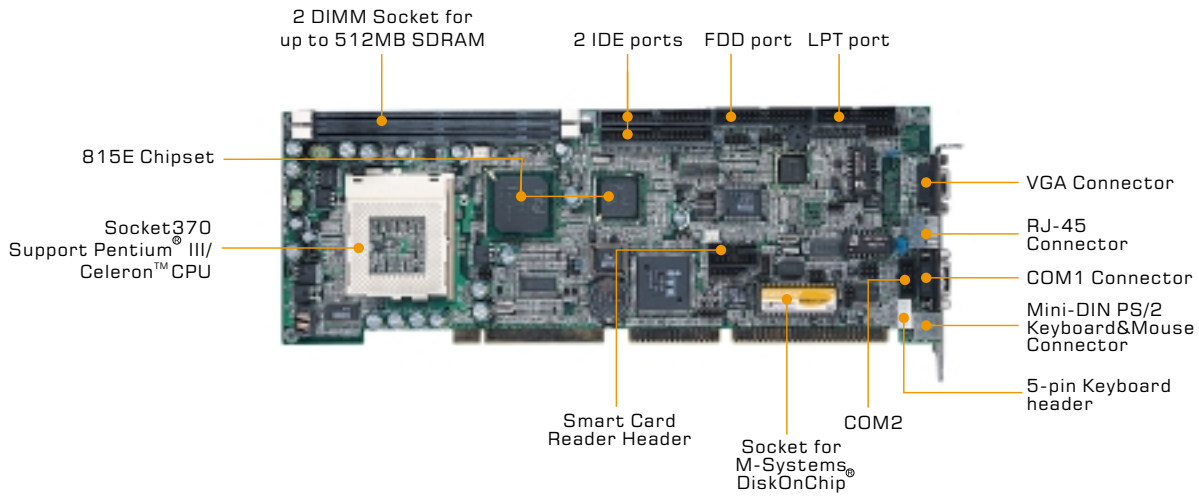

Full-Size Socket 370 PIII SBC with VGA/LAN

IAC-F688B

SBC

FEATURES

- Support Intel® Pentium® III/Celeron™ Socket 370 CPU, (66/100/133 MHz FSB)
- Intel® 815E chipset
- Two DIMM sockets, support 133MHz SDRAM
- Internal graphic controller with VGA
- On board Intel® 82559 chip, support 10/100 Base-TX Ethernet
- Provides Wake On LAN function
- Support 4 IDE devices and Ultra ATA 33/66/100 mode
- One 14-pin Smart Card interface

ORDERING INFORMATION

IAC-F688B	PIII SBC with VGA/LAN
IAC-F688C	PIII SBC with VGA

OPTIONAL

Item	Part Number
 USB Y cable with bracket	0800100100002

SPECIFICATION

CPU Intel® Pentium® III/Celeron™ Processor in Socket 370 (66/100/133 MHz)

Chipset Intel® 815E chipset

BIOS Award® licensed BIOS

System Memory 2 x 168-pin DIMM sockets, support up to 512MB SDRAM

VGA Internal graphic controller with Intel® 's Dynamic Video Memory Technology, resolution up to 1600 x 1200 x 256 colors @ 85 Hz, with VGA function

Smart Card interface 2x7-pin Smart Card interface

IDE Interface 2 PCI IDE port that support up to 4 IDE devices and Ultra ATA 33/66/100

Floppy Drive Interface 1 FDD port, support up to 2 floppy devices

Serial Port 2 COM ports, 1 x RS-232 and 1 x RS 232/422/485