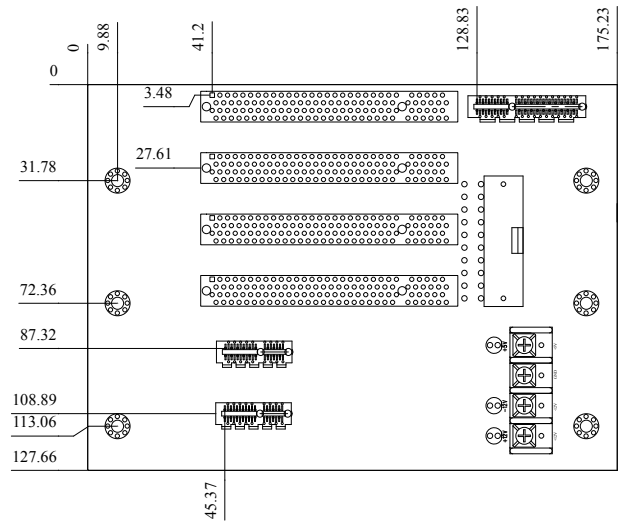

HPE-6S2

Ordering Information

HPE-6S2-R10 6 Slot Backplane with 3 PCI and 2 PCIe x1 Bus
 PACO-506H 6 Slot Half Size Industrial Chassis

1
Single Board Computer

2
VIDEO CARD

3
Xscale Solutions

4
Open HMI

5
VITO Universal Controller

6
DINO BLADE

7
LCD Product Series

8
Embedded System

9
Industrial Computer Chassis

10
Power Supply

11
Peripherals

HPE-7S1

Ordering Information

HPE-7S1-R10 7 Slot Backplane with 4 PCI Bus and 2 PCIe x1
 PAC-700G 7 Slot Half Size Industrial Chassis

HPE-8S

Ordering Information

HPE-8S-R10 7 Slot Backplane with 4 PCI Bus and 2 PCIe x1
 RACK-3400G 4U 10 Slots Half Size Rackmount Chassis