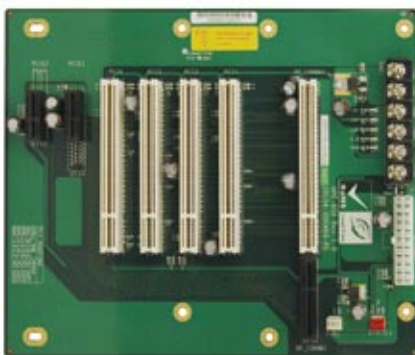

HPE-6S2

Ordering Information

HPE-6S2-R10 6 Slot Backplane with 3 PCI and 2 PCIe x1 Bus
 PACO-506H 6 Slot Half Size Industrial Chassis

1
Single Board Computer

2
VIDEO CARD

3
Xscale Solutions

4
Open HMI

5
VITO Universal Controller

6
DINO BLADE

7
LCD Product Series

8
Embedded System

9
Industrial Computer Chassis

10
Power Supply

11
Peripherals

HPE-7S1

Ordering Information

HPE-7S1-R10 7 Slot Backplane with 4 PCI Bus and 2 PCIe x1
 PAC-700G 7 Slot Half Size Industrial Chassis

HPE-8S

Ordering Information

HPE-8S-R10 7 Slot Backplane with 4 PCI Bus and 2 PCIe x1
 RACK-3400G 4U 10 Slots Half Size Rackmount Chassis