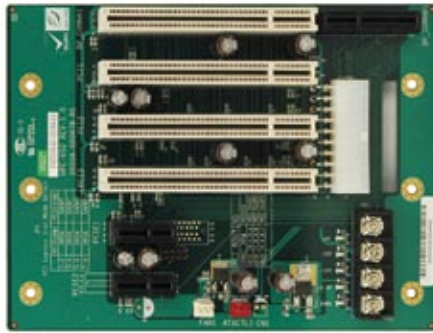

HPE-6S2

Ordering Information

HPE-6S2-R10 6 Slot Backplane with 3 PCI and 2 PCIe x1 Bus
 PACO-506H 6 Slot Half Size Industrial Chassis

1
Single Board Computer

2
VIDEO CARD

3
Xscale Solutions

4
Open HMI

5
VITO Universal Controller

6
DINO BLADE

7
LCD Product Series

8
Embedded System

9
Industrial Computer Chassis

10
Power Supply

11
Peripherals

HPE-7S1

Ordering Information

HPE-7S1-R10 7 Slot Backplane with 4 PCI Bus and 2 PCIe x1
 PAC-700G 7 Slot Half Size Industrial Chassis

HPE-8S

Ordering Information

HPE-8S-R10 7 Slot Backplane with 4 PCI Bus and 2 PCIe x1
 RACK-3400G 4U 10 Slots Half Size Rackmount Chassis