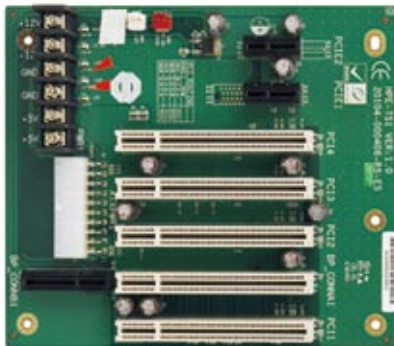

HPE-6S2

Ordering Information

HPE-6S2-R10 6 Slot Backplane with 3 PCI and 2 PCIe x1 Bus
 PACO-506H 6 Slot Half Size Industrial Chassis

1
Single Board Computer

2
VIDEO CARD

3
Xscale Solutions

4
Open HMI

5
VITO Universal Controller

6
DINO BLADE

7
LCD Product Series

8
Embedded System

9
Industrial Computer Chassis

10
Power Supply

11
Peripherals

HPE-7S1

Ordering Information

HPE-7S1-R10 7 Slot Backplane with 4 PCI Bus and 2 PCIe x1
 PAC-700G 7 Slot Half Size Industrial Chassis

HPE-8S

Ordering Information

HPE-8S-R10 7 Slot Backplane with 4 PCI Bus and 2 PCIe x1
 RACK-3400G 4U 10 Slots Half Size Rackmount Chassis