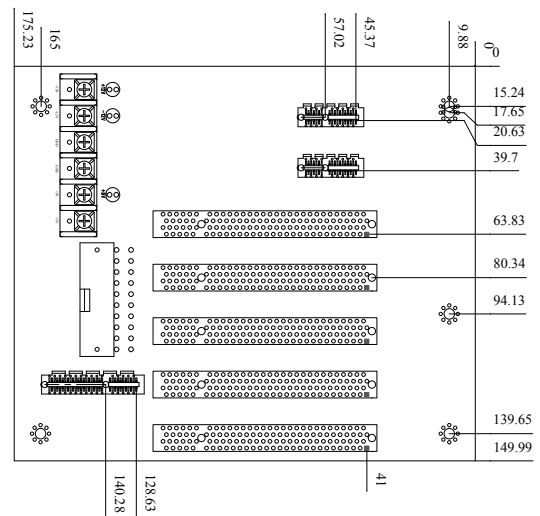

6
DINO BLADE

7
LCD Product Series

8
Embedded System

9
Industrial Computer Chassis

10
Power Supply

11
Peripherals

HPE-7S1

Ordering Information

HPE-7S1-R10 7 Slot Backplane with 4 PCI Bus and 2 PCIe x1
 PAC-700G 7 Slot Half Size Industrial Chassis

HPE-8S

Ordering Information

HPE-8S-R10 7 Slot Backplane with 4 PCI Bus and 2 PCIe x1
 RACK-3400G 4U 10 Slots Half Size Rackmount Chassis