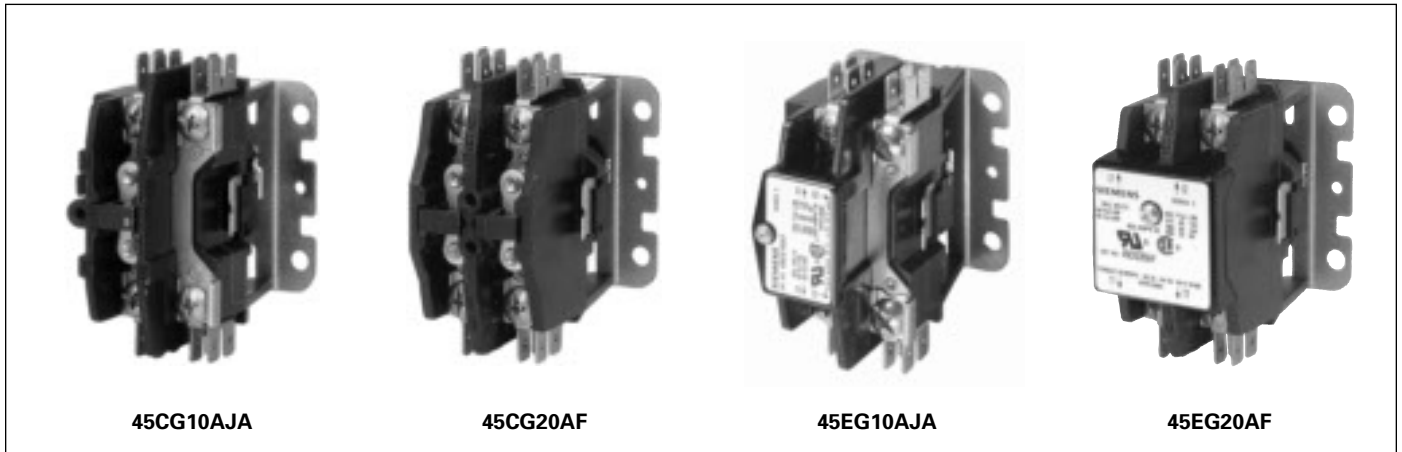

# Definite Purpose Control

#### Benefits

- Power Termination Options
- Compact Size
- One Pole Version Includes Shunt Bar
- Interchangeable Mounting Durable Metal Back Plate
- Standard Class B Coil Insulation
- Quiet Operation
- Weld-resistant Silver Cadmium Oxide Contacts
- Power Terminal Operations
- Reinforced Thermalset Polyester Housing
- Contact Covers and Taped Coils Come Standard

#### Benefits

- Compact Size
- Interchangeable Mounting Durable Metal Back Plate
- Power Terminations Options
- Reinforced Thermalset Polyester Housing
- Quiet Operation
- Weld-resistant Silver Cadmium Oxide Contacts
- Optional Din Rail Mounting
- Snap-on Electrical/Mechanical Interlocks
- Visual Contact Position Indication
- Low VA Coils Standard for 25A–40A