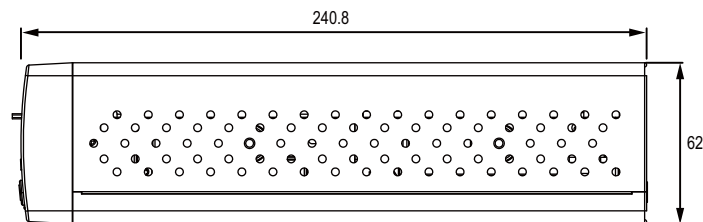

Side View

Unit: mm

Specification

System	
CPU Type	Intel® Atom™ D525 (Dual-Core) (1.8 GHz)
Chipset	Intel® ICH8M
Memory Support	2 x DDR3 DIMM Socket (up to 4GB)
Power Supply	ATX 110W (Open frame)
Operating System	Win 7 / XP / XPE / 2000 / Vista / WEPOS
System Weight	3.3 kg (7.28lb)
Dimension (WxHxD)	260 x 62 x 240 mm (10.24" x 2.44" x 9.45")
Certificate	FCC / CE (Class B)