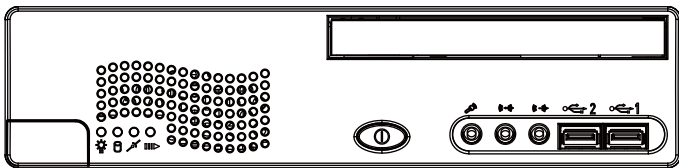

BPC-8960

Slim Dual Core Atom™ D525 Book Size PC

Front View