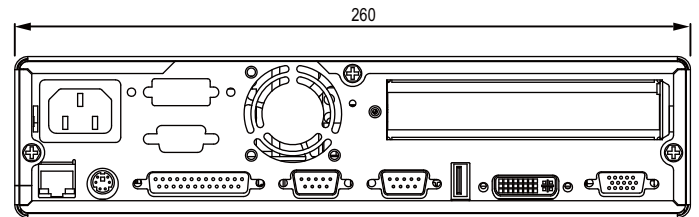

TEL: +81-3-5753-8411 FAX: +81-3-3763-9282

E-mail: sam@protech-j.com

<http://www.protech-j.com>

ISO CERTIFIED
9001 14001

BPC-8960

Slim Dual Core Atom™ D525 Book Size PC

Front View

Rear View

Side View

Unit: mm

Specification

System	
CPU Type	Intel® Atom™ D525 (Dual-Core) (1.8 GHz)
Chipset	Intel® ICH8M
Memory Support	2 x DDR3 DIMM Socket (up to 4GB)
Power Supply	ATX 110W (Open frame)
Operating System	Win 7 / XP / XPE / 2000 / Vista / WEPOS
System Weight	3.3 kg (7.28lb)
Dimension (WxHxD)	260 x 62 x 240 mm (10.24" x 2.44" x 9.45")
Certificate	FCC / CE (Class B)

I/O Ports

Drive Bays	1 x 2.5" SATA HDD & 1 x slim DVD-ROM (optional) or 2 x 2.5" SATA HDD without DVD-ROM
USB	3 x USB 2.0
Serial Port	4 x COM port, COM 2 for RS232/422/485 (+5/+12V, optional set with jumper)
Parallel Port	1 x parallel port (SPP / EPP / ECP)