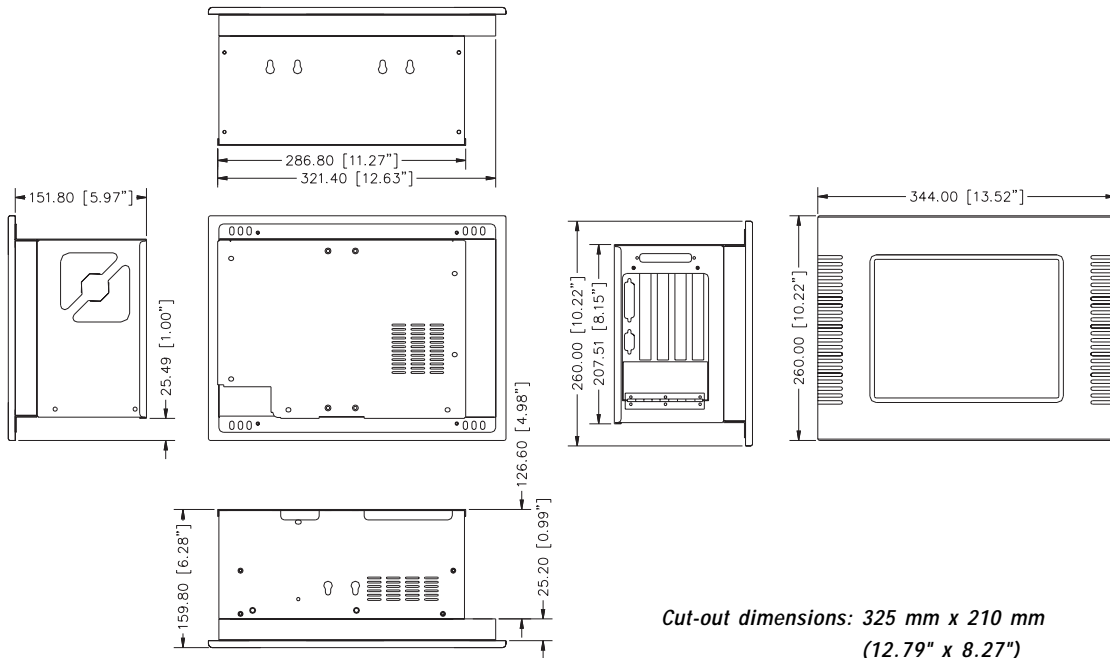

Specifications

- **Front panel:** Aluminum, meets NEMA 4 / IP65
- **Disk drive housing:** Holds one 3.5" FDD and one 3.5" HDD (HDD optional)
- **Cooling system:** One 32.8 CFM fan on side
- **Slots:** 4 ISA slots
- **Operating temperature:** 0 ~ 50° C (32 ~ 122° F)
- **Relative humidity:** 10 ~ 95% @ 40° C (non-condensing)
- **Vibration (operation):** 5 ~ 500 Hz 1 G RMS Random Vibration
- **Dimensions (W x H x D):** 344 x 260 x 152 mm (13.5" x 10.2" x 6.0")
- **Gross Weight:** 9.5 kg (21 lbs)
- **CE compliant**

DC input 80 W (Option offer)

- **Input :** 24 V_{DC} / 7 A ~ 48 V_{DC} / 4 A
- **Output:** +5 V @ 10 A, +12 V @ 1.5 A, -12 V @ 0.5 A
- **MTBF:** 200,000 hours
- **Safety:** UL/CSA
- **EMI:** FCC class B

Dimensions

Unit: mm (inch)

Panel Mounting

Ordering Information

- ❑ **AWS-8100T**
10.4" TFT LCD, 4 ISA slot backplane, 3.5" FDD, 80 W AC power supply
- ❑ **AWS-8100T-T**
AWS-8100T + touchscreen (RS-232 interface)