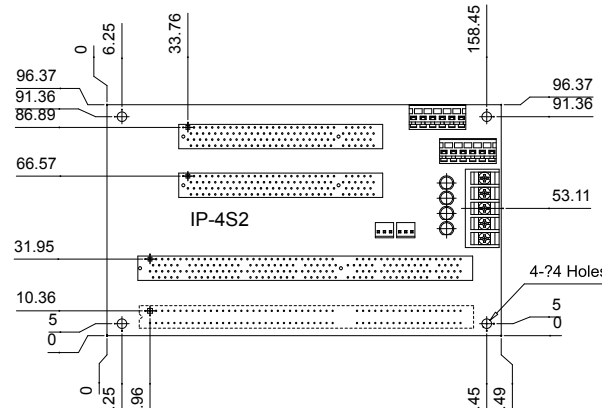

IP-4S2-RS-R30

Ordering Information

IP-4S2-RS-R30	4 Slot Backplane with 2 PCI and 1 ISA Bus
PAC-400G	4 Slot Half Size Industrial Chassis
PAC-42GH	4 Slot Half Size Industrial Chassis

IP-4S2A-RS-R30

Ordering Information

IP-4S2A-RS-R30	4 Slot Backplane with 3 PCI
PAC-400G	4 Slot Half Size Industrial Chassis
PAC-42GH	4 Slot Half Size Industrial Chassis

IP-4S3-RS-R30

Ordering Information

IP-4S3-RS-R30	4 Slot Backplane with 3 ISA Bus
PAC-400G	4 Slot Half Size Industrial Chassis
PAC-42GH	4 Slot Half Size Industrial Chassis

IP-4S4-RS-R30

Ordering Information

IP-4S4-RS-R30	4 Slot Backplane with 3 ISA Bus
PAC-400G	4 Slot Half Size Industrial Chassis
PAC-42GH	4 Slot Half Size Industrial Chassis

1
Single Board Computer

2
VIDEO CARD