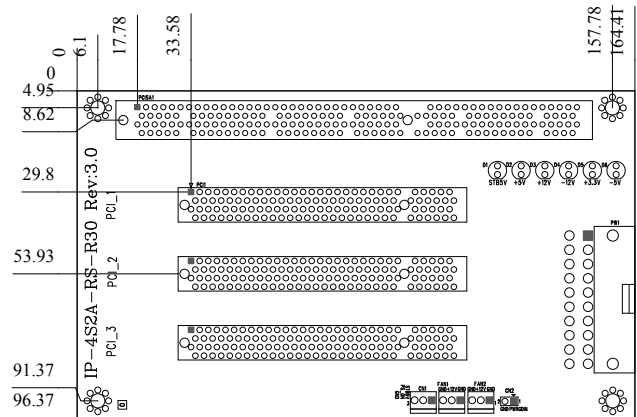

IP-4S2-RS-R30

Ordering Information

IP-4S2-RS-R30	4 Slot Backplane with 2 PCI and 1 ISA Bus
PAC-400G	4 Slot Half Size Industrial Chassis
PAC-42GH	4 Slot Half Size Industrial Chassis

IP-4S2A-RS-R30

Ordering Information

IP-4S2A-RS-R30	4 Slot Backplane with 3 PCI
PAC-400G	4 Slot Half Size Industrial Chassis
PAC-42GH	4 Slot Half Size Industrial Chassis

IP-4S3-RS-R30

Ordering Information

IP-4S3-RS-R30	4 Slot Backplane with 3 ISA Bus
PAC-400G	4 Slot Half Size Industrial Chassis
PAC-42GH	4 Slot Half Size Industrial Chassis

IP-4S4-RS-R30

Ordering Information

IP-4S4-RS-R30	4 Slot Backplane with 3 ISA Bus
PAC-400G	4 Slot Half Size Industrial Chassis
PAC-42GH	4 Slot Half Size Industrial Chassis

1
Single Board Computer

2
VIDEO CARD