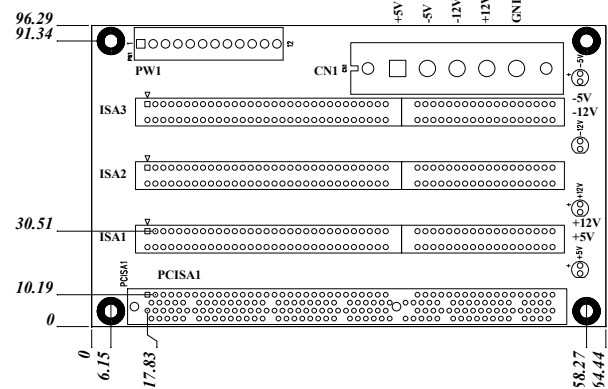

IP-4S2-RS-R30

Ordering Information

IP-4S2-RS-R30	4 Slot Backplane with 2 PCI and 1 ISA Bus
PAC-400G	4 Slot Half Size Industrial Chassis
PAC-42GH	4 Slot Half Size Industrial Chassis

IP-4S2A-RS-R30

Ordering Information

IP-4S2A-RS-R30	4 Slot Backplane with 3 PCI
PAC-400G	4 Slot Half Size Industrial Chassis
PAC-42GH	4 Slot Half Size Industrial Chassis

IP-4S3-RS-R30

Ordering Information

IP-4S3-RS-R30	4 Slot Backplane with 3 ISA Bus
PAC-400G	4 Slot Half Size Industrial Chassis
PAC-42GH	4 Slot Half Size Industrial Chassis

IP-4S4-RS-R30

Ordering Information

IP-4S4-RS-R30	4 Slot Backplane with 3 ISA Bus
PAC-400G	4 Slot Half Size Industrial Chassis
PAC-42GH	4 Slot Half Size Industrial Chassis

1
Single Board Computer

2
VIDEO CARD