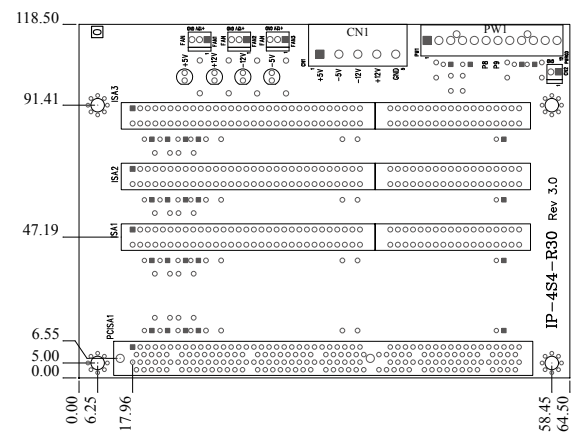

IP-4S2-RS-R30

Ordering Information

IP-4S2-RS-R30	4 Slot Backplane with 2 PCI and 1 ISA Bus
PAC-400G	4 Slot Half Size Industrial Chassis
PAC-42GH	4 Slot Half Size Industrial Chassis

IP-4S2A-RS-R30

Ordering Information

IP-4S2A-RS-R30	4 Slot Backplane with 3 PCI
PAC-400G	4 Slot Half Size Industrial Chassis
PAC-42GH	4 Slot Half Size Industrial Chassis

IP-4S3-RS-R30

Ordering Information

IP-4S3-RS-R30	4 Slot Backplane with 3 ISA Bus
PAC-400G	4 Slot Half Size Industrial Chassis
PAC-42GH	4 Slot Half Size Industrial Chassis

IP-4S4-RS-R30

Ordering Information

IP-4S4-RS-R30	4 Slot Backplane with 3 ISA Bus
PAC-400G	4 Slot Half Size Industrial Chassis
PAC-42GH	4 Slot Half Size Industrial Chassis

1
Single Board Computer

2
VIDEO CARD