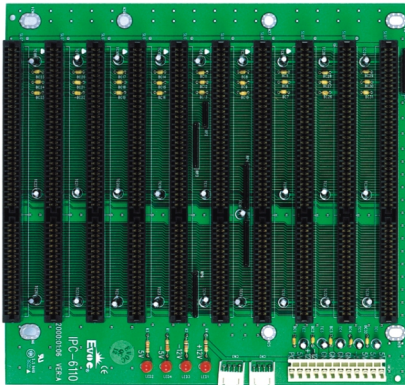

IPC-6110

Max. Systems: 1
System Slots: 1 x ISA
Expansion Slots: 9 x ISA
Power: AT
Order Information: 0050-000200 IPC-6110