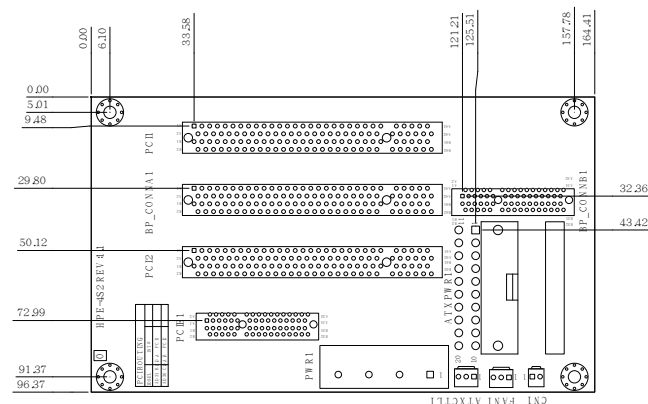

6
DINO BLADE

7
LCD Product Series

8
Embedded System

HPE-4S2-R11

Ordering Information

HPE-4S2-R11	4 Slot Backplane with 2 PCI and 1 PCIe x4 Bus
PAC-42GH	4 Slot Half Size Industrial Chassis
PAC-400G	4 Slot Half Size Industrial Chassis
PACO-504H	4 Slot Half Size Industrial Chassis