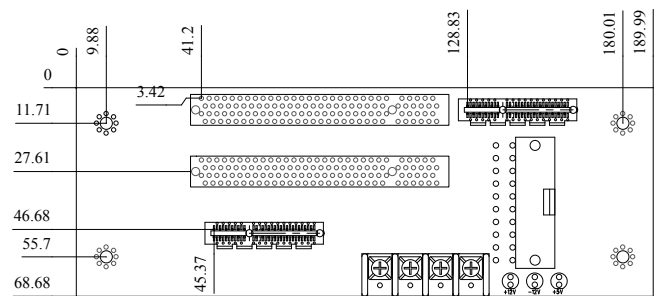

HPE-3S1

Ordering Information

HPE-3S1-R10	3 Slot Backplane with 2 PCI Bus
PR-1300G	3 Slot Half Size Industrial Chassis
PAC-54G	3 Slot Half Size Industrial Chassis

1
Single Board Computer

HPE-3S2

Ordering Information

HPE-3S2-R10	3 Slot Backplane with 1 PCI Bus and 1 PCIe x4
PR-1300G	3 Slot Half Size Industrial Chassis
PAC-54G	3 Slot Half Size Industrial Chassis

2
VIDEO CARD

3
Xscale Solutions

4
Open HMI

HPE-4S1-R11

Ordering Information

HPE-4S1-R11	4 Slot Backplane with 3 PCI Bus
PAC-42GH	4 Slot Half Size Industrial Chassis
PAC-400G	4 Slot Half Size Industrial Chassis
PACO-504H	4 Slot Half Size Industrial Chassis

5
VITO Universal Controller