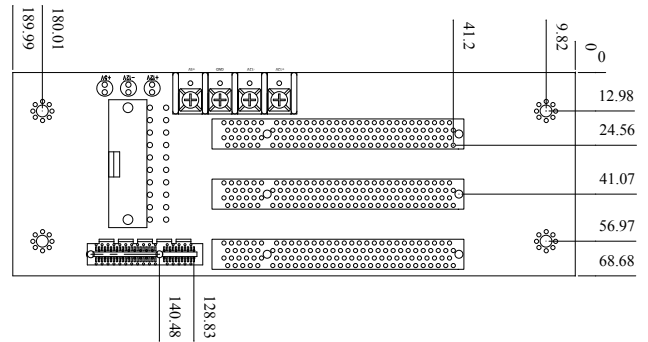

HPE-3S1

Ordering Information

HPE-3S1-R10	3 Slot Backplane with 2 PCI Bus
PR-1300G	3 Slot Half Size Industrial Chassis
PAC-54G	3 Slot Half Size Industrial Chassis

1
Single Board Computer

HPE-3S2

Ordering Information

HPE-3S2-R10	3 Slot Backplane with 1 PCI Bus and 1 PCIe x4
PR-1300G	3 Slot Half Size Industrial Chassis
PAC-54G	3 Slot Half Size Industrial Chassis

2
VIDEO CARD

3
Xscale Solutions

4
Open HMI

HPE-4S1-R11

Ordering Information

HPE-4S1-R11	4 Slot Backplane with 3 PCI Bus
PAC-42GH	4 Slot Half Size Industrial Chassis
PAC-400G	4 Slot Half Size Industrial Chassis
PACO-504H	4 Slot Half Size Industrial Chassis

5
VITO Universal Controller