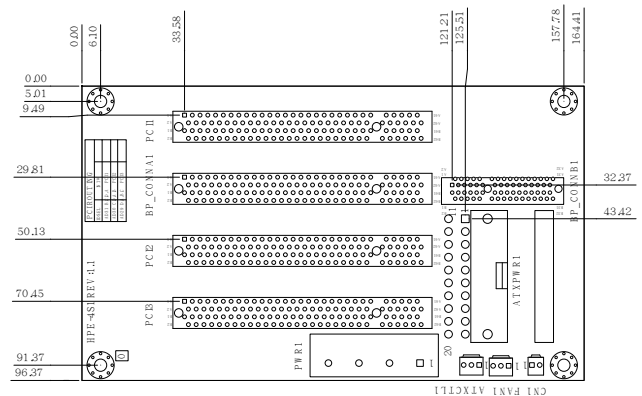

HPE-3S1

Ordering Information

HPE-3S1-R10	3 Slot Backplane with 2 PCI Bus
PR-1300G	3 Slot Half Size Industrial Chassis
PAC-54G	3 Slot Half Size Industrial Chassis

1
Single Board Computer

HPE-3S2

Ordering Information

HPE-3S2-R10	3 Slot Backplane with 1 PCI Bus and 1 PCIe x4
PR-1300G	3 Slot Half Size Industrial Chassis
PAC-54G	3 Slot Half Size Industrial Chassis

2
VIDEO CARD

3
Xscale Solutions

4
Open HMI

HPE-4S1-R11

Ordering Information

HPE-4S1-R11	4 Slot Backplane with 3 PCI Bus
PAC-42GH	4 Slot Half Size Industrial Chassis
PAC-400G	4 Slot Half Size Industrial Chassis
PACO-504H	4 Slot Half Size Industrial Chassis

5
VITO Universal Controller