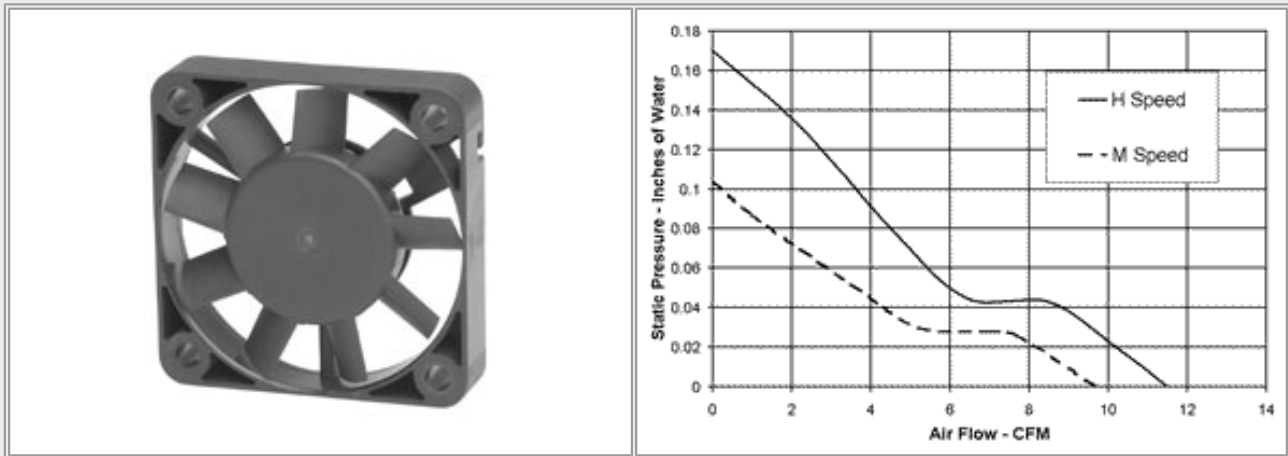

Flight LT (DC Fan)

Comair Rotron, Inc. 2675 Customhouse Court, San Diego, CA 92154 . Phone (619) 661 6688 . Fax (619) 661 6057 . <http://www.comairrotron.com/>

STANDARD FEATURES	
Size:	52mm x 15mm (2.05in x .59in)
Airflow:	12
Nominal Operating Voltage:	5

Part Number	Model Number	Rated Voltage	Operating Voltage Range	Power	Rated Current	Speed	Maximum Airflow	Maximum Air Pressure	Noise
032656	CR0505HB-D71	5	4.5 - 5.5	1.3	0.26	4600	12	0.163	
032658	CR0505MB-D71	5	4.5 - 5.5	0.8	1.6	3700	9.7	0.104	
032660	CR0512HB-D71	12	10.8 - 13.2	1.2	0.1	4600	12	0.163	