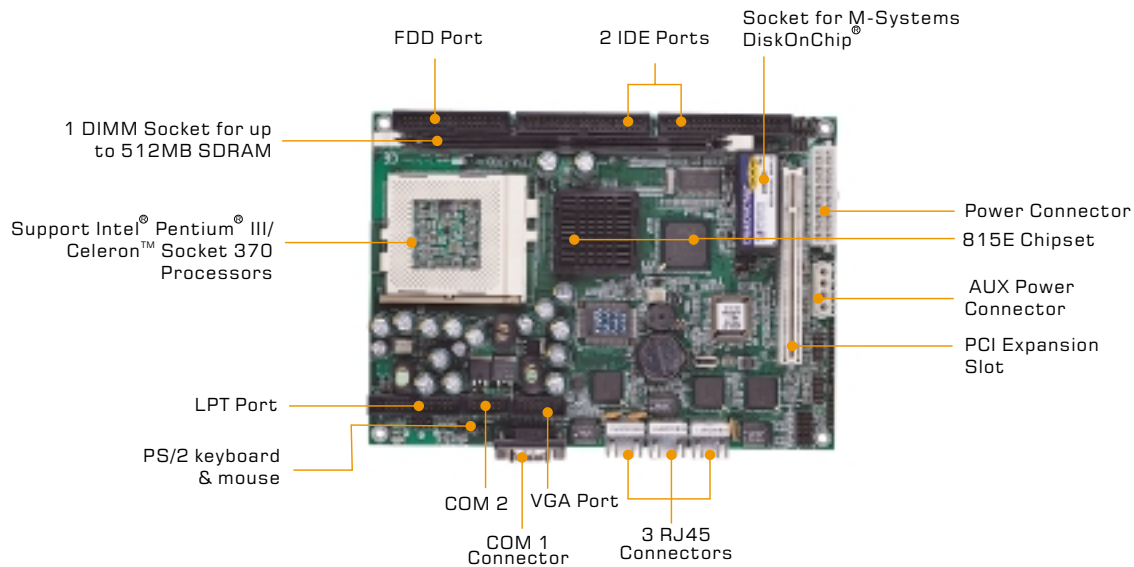

5.25" Socket 370 PIII SBC with VGA/ 3xLAN

TEM-370B

FEATURES

- Support Intel® Pentium® III / Celeron™ Processor in 370 Socket, support 133MHz FSB
- Intel® 815E chipset
- Built-in three 10/100 Base-TX interface and RJ-45 connectors
- Socket for DiskOnChip®
- With one PCI expansion slot
- 4 USB ports
- Support 4 Ultra ATA 100 devices
- 5.25" Form Factor, special design for Firewall and network applications

OPTIONAL

	Item
	COM & LPT cable with bracket
	Part Number
	0800100000002
	Item
	USB Y cable with bracket
	Part Number
	0800100100002

SPECIFICATION

CPU

Support Intel® Pentium® III / Celeron™ Processor in Socket 370 (66/100/133 MHz FSB)

Chipset

Intel® 815E

BIOS

Award® licensed BIOS

System Memory

1 x168-pin DIMM socket, support 100/133 MHz And up to 512MB SDRAM

VGA

Internal graphic controller with Intel's Dynamic Video Memory Technology, resolution up to 1600 x 1200 x 256 colors @ 85 Hz, with VGA connector (2x6x2.54 mm pin header with housing)

Universal Serial Bus

Support 4 USB ports

IR Interface

Supports 1 IrDA header

RTC

Internal RTC with Li battery

Expansion Slot

1 PCI slot