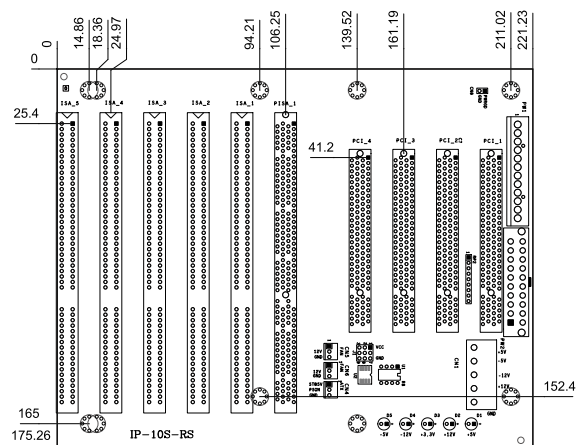

IP-8S-RS-R40

Ordering Information

IP-8S-RS-R40	8-slot backplane with four PCI buses and three ISA buses
PAC-125G-R20	10-slot full-size industrial chassis
RACK-3400G	10-slot half-size industrial chassis

IPX-9S-RS-R41

Ordering Information

IPX-9S-RS-R41	9-slot backplane with eight PCI buses
PAC-125G-R20	10-slot full-size industrial chassis
RACK-3400G	10-slot half-size industrial chassis

IP-10S-RS-R40

Ordering Information

IP-10S-RS-R40	10-slot backplane with four PCI buses and five ISA buses
PAC-125G-R20	10-slot full-size industrial chassis
RACK-3400G	10-slot half-size industrial chassis

IPX-13S-RS-R40

Ordering Information

IPX-13S-RS-R40	13-slot backplane with twelve PCI buses and five ISA buses
RACK-305G	4U 14-slot rack-mount industrial chassis
RACK-360G	4U 14-slot rack-mount industrial chassis
RACK-814G	4U 14-slot rack-mount industrial chassis
RACK-3000G	4U 14-slot rack-mount industrial chassis

1 Industrial Computing Solutions

2 Embedded Computing Solutions

3 RISC-Based Embedded Solutions

4 Industrial Data Collector/Server Solutions

5 Video Capture Solutions

6 I/O Communication Solutions

7 Panel Solutions