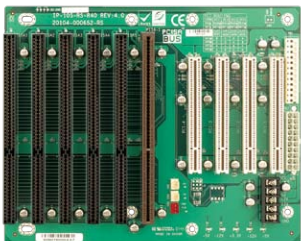

IP-10S-RS-R40

Ordering Information

IP-10S-RS-R40	10-slot backplane with four PCI buses and five ISA buses
PAC-125G-R20	10-slot full-size industrial chassis
RACK-3400G	10-slot half-size industrial chassis