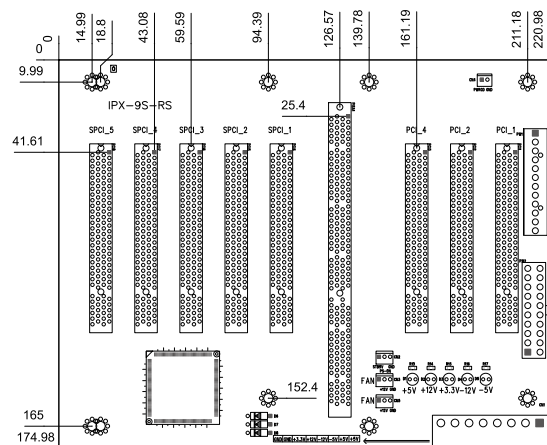

IP-8S-RS-R40

Ordering Information

IP-8S-RS-R40	8-slot backplane with four PCI buses and three ISA buses
PAC-125G-R20	10-slot full-size industrial chassis
RACK-3400G	10-slot half-size industrial chassis

IPX-9S-RS-R41

Ordering Information

IPX-9S-RS-R41	9-slot backplane with eight PCI buses
PAC-125G-R20	10-slot full-size industrial chassis
RACK-3400G	10-slot half-size industrial chassis

IP-10S-RS-R40

Ordering Information

IP-10S-RS-R40	10-slot backplane with four PCI buses and five ISA buses
PAC-125G-R20	10-slot full-size industrial chassis
RACK-3400G	10-slot half-size industrial chassis

IPX-13S-RS-R40

Ordering Information

IPX-13S-RS-R40	13-slot backplane with twelve PCI buses and five ISA buses
RACK-305G	4U 14-slot rack-mount industrial chassis
RACK-360G	4U 14-slot rack-mount industrial chassis
RACK-814G	4U 14-slot rack-mount industrial chassis
RACK-3000G	4U 14-slot rack-mount industrial chassis

1 Industrial Computing Solutions

2 Embedded Computing Solutions

3 RISC-Based Embedded Solutions

4 Industrial Data Collector/Server Solutions

5 Video Capture Solutions

6 I/O Communication Solutions

7 Panel Solutions