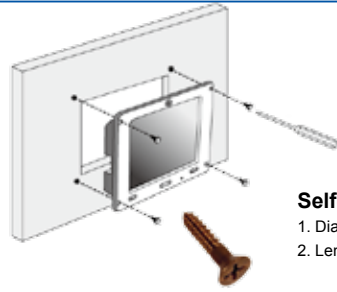

5. In-Wall Mounting

Self-drilling screws

1. Diameter: M4
2. Length: >15mm

AFL-4 Series

Changeable Faceplate/Sticker

6. Panel Mounting

AFLPK-xxB

AFLPK-xx

	VESA Standard	Model	Height	Loading Capacity	AFL PPC
					Suggestion model
Stand Mounting	75x75mm	STAND-A08	132mm	up to 5KG	5.6"~8.4"
		STAND-B08	156mm	up to 5KG	5.6"~8.4"
	100x100mm	STAND-A12	178mm	up to 5KG	10"~12.1"
		STAND-A19	220mm	up to 7.5KG	15"~19"
		STAND-100-RS	160mm	3~8Kg	5.6"~12.1"
	75x75mm/100x100mm	STAND-210-RS	450mm	7~14KG	5.6"~19"
		STAND-B19	338mm	2.7~7.3KG	15"~19"
100x100mm/200x100mm	STAND-A26-R10	368mm	7.3~16.3KG	26"	
200x100mm/400x200mm	STAND-M100-R10	1580mm	up to 100KG	26"~42"	
V-Stand Mounting	75x75mm	VSTAND-A07	60mm	up to 2.5KG	5.6"~7"
	75x75mm/100x100mm	VSTAND-A10	85mm	up to 3KG	8"~10.4"
		VSTAND-A12	115mm	up to 3.5KG	12.1"
Wall Mounting	75x75mm	AFLWK-12	-	up to 7.5KG	5.6"~12.1"
	100x100mm	AFLWK-19	-	up to 15KG	15"~19"
		AFLWK-19B	-	up to 15KG	15"~19"
	100x100mm/200x100mm	WK-80-R10	-	up to 80KG	26"~42"
Arm Mounting	75x75mm/100x100mm	ARM-11-RS	340mm	3~6KG	5.6"~19"
		ARM-31-RS	470mm	7~14KG	5.6"~19"
	200x100mm	ARM-50-R10	632mm	up to 50KG	26"~42"
Panel Mounting	N/A	AFLPK-XX	-	-	5.6"~19"
		PK-XX	-	-	-
Rack Mounting	N/A	AFLRK-XX	-	-	5.6"~17"
		RK-XX	-	-	-