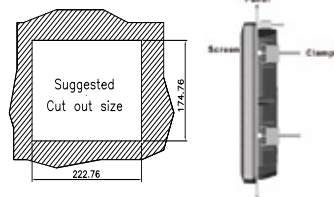

5. In-Wall Mounting

Self-drilling screws

1. Diameter: M4
2. Length: >15mm

AFL-4 Series

Changeable Faceplate/Sticker

6. Panel Mounting

AFLPK-xxB

AFLPK-xx

	VESA Standard	Model	Height	Loading Capacity	AFL PPC
					Suggestion model
Stand Mounting	75x75mm	STAND-A08	132mm	up to 5KG	5.6"~8.4"
		STAND-B08	156mm	up to 5KG	5.6"~8.4"
	100x100mm	STAND-A12	178mm	up to 5KG	10"~12.1"
		STAND-A19	220mm	up to 7.5KG	15"~19"
		STAND-100-RS	160mm	3~8Kg	5.6"~12.1"
	75x75mm/100x100mm	STAND-210-RS	450mm	7~14KG	5.6"~19"
		STAND-B19	338mm	2.7~7.3KG	15"~19"
100x100mm/200x100mm	STAND-A26-R10	368mm	7.3~16.3KG	26"	
200x100mm/400x200mm	STAND-M100-R10	1580mm	up to 100KG	26"~42"	
V-Stand Mounting	75x75mm	VSTAND-A07	60mm	up to 2.5KG	5.6"~7"
	75x75mm/100x100mm	VSTAND-A10	85mm	up to 3KG	8"~10.4"
		VSTAND-A12	115mm	up to 3.5KG	12.1"
Wall Mounting	75x75mm	AFLWK-12	-	up to 7.5KG	5.6"~12.1"
	100x100mm	AFLWK-19	-	up to 15KG	15"~19"
		AFLWK-19B	-	up to 15KG	15"~19"
	100x100mm/200x100mm	WK-80-R10	-	up to 80KG	26"~42"
Arm Mounting	75x75mm/100x100mm	ARM-11-RS	340mm	3~6KG	5.6"~19"
		ARM-31-RS	470mm	7~14KG	5.6"~19"
	200x100mm	ARM-50-R10	632mm	up to 50KG	26"~42"
Panel Mounting	N/A	AFLPK-XX	-	-	5.6"~19"
		PK-XX	-	-	-
Rack Mounting	N/A	AFLRK-XX	-	-	5.6"~17"
		RK-XX	-	-	-