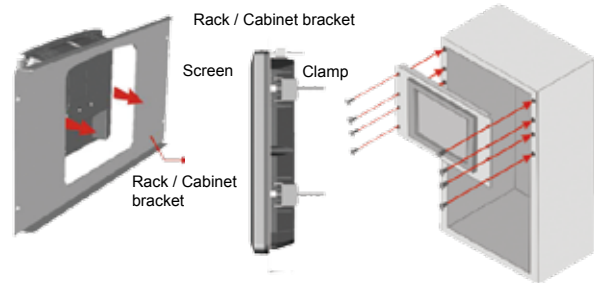

7. Rack Mounting

Ordering Information

Part No.	Description
AFLRK-xx	For AFOLUX PPC/Monitor Series

IEI LCD Products Mounting Solution Table

	VESA Standard	Model	Height	Loading Capacity	AFL PPC
					Suggestion model
Stand Mounting	75x75mm	STAND-A08	132mm	up to 5KG	5.6"~8.4"
		STAND-B08	156mm	up to 5KG	5.6"~8.4"
	100x100mm	STAND-A12	178mm	up to 5KG	10"~12.1"
		STAND-A19	220mm	up to 7.5KG	15"~19"
		STAND-100-RS	160mm	3~8Kg	5.6"~12.1"
	75x75mm/100x100mm	STAND-210-RS	450mm	7~14KG	5.6"~19"
		STAND-B19	338mm	2.7~7.3KG	15"~19"
100x100mm/200x100mm	STAND-A26-R10	368mm	7.3~16.3KG	26"	
200x100mm/400x200mm	STAND-M100-R10	1580mm	up to 100KG	26"~42"	
V-Stand Mounting	75x75mm	VSTAND-A07	60mm	up to 2.5KG	5.6"~7"
	75x75mm/100x100mm	VSTAND-A10	85mm	up to 3KG	8"~10.4"
		VSTAND-A12	115mm	up to 3.5KG	12.1"
Wall Mounting	75x75mm	AFLWK-12	-	up to 7.5KG	5.6"~12.1"
	100x100mm	AFLWK-19	-	up to 15KG	15"~19"
		AFLWK-19B	-	up to 15KG	15"~19"
	100x100mm/200x100mm	WK-80-R10	-	up to 80KG	26"~42"
Arm Mounting	75x75mm/100x100mm	ARM-11-RS	340mm	3~6KG	5.6"~19"
		ARM-31-RS	470mm	7~14KG	5.6"~19"
	200x100mm	ARM-50-R10	632mm	up to 50KG	26"~42"
Panel Mounting	N/A	AFLPK-XX	-	-	5.6"~19"
		PK-XX	-	-	-
Rack Mounting	N/A	AFLRK-XX	-	-	5.6"~17"
		RK-XX	-	-	-