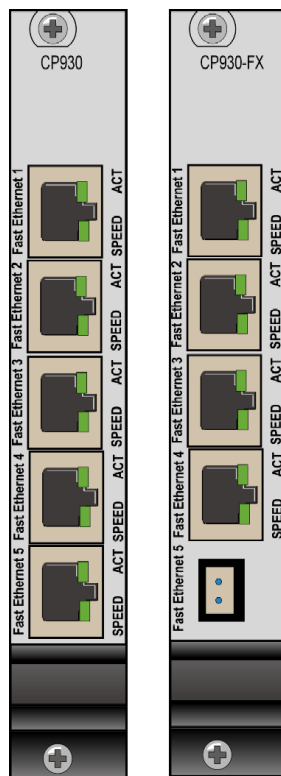

» CP930 «

3U Fast Ethernet Switch

» **Fast**

Five Fast Ethernet Ports with a data throughput of 1400 Mbps

» **Versatile**

Versatile design for use in CompactPCI, VME, standard PC or customer specific solutions

» **Robust**

Robust and suited for harsh environments

Designed for operation in industrial automation applications, the CP930 is a rugged 5-port fast ethernet switch that can be used also in an extended temperature range of -40 to +85°C.

CP930 supports 10Mbit/s and 100Mbit/s Fast Ethernet with RJ45 connectors; each of the five ports with two status LED's. CP930-FX offers four RJ45 connectors and one fiber optical port with a 1300 nm MTRJ connector.

Technical Information

General

Number of Ports	5x TX or 4xTX and 1xFX
Transfer rate	10 and 100 Mbit/s with auto-negotiation
Uplink	MDI/MDIX on all ports (auto-crossover)
Power	5 Volt nominal (4.7 to 7 Volt DC) maximum 2.2 Watt (3.9 Watt for the FX variant)