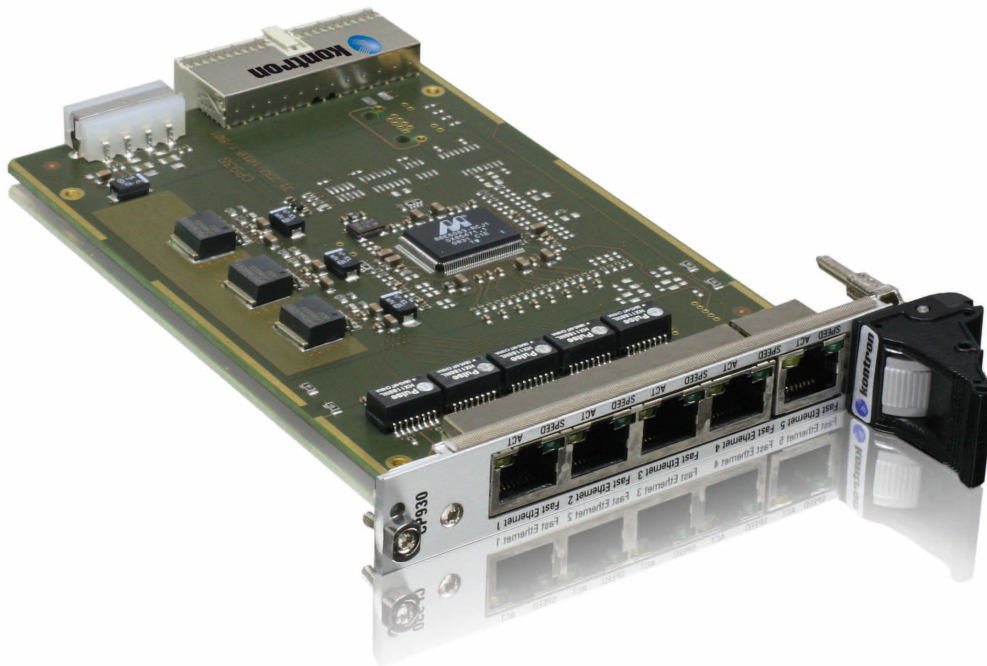

» CP930 «

3U Fast Ethernet Switch

» **Fast**

Five Fast Ethernet Ports with a data throughput of 1400 Mbps

» **Versatile**

Versatile design for use in CompactPCI, VME, standard PC or customer specific solutions

» **Robust**

Robust and suited for harsh environments

Designed for operation in industrial automation applications, the CP930 is a rugged 5-port fast ethernet switch that can be used also in an extended temperature range of -40 to +85°C.

CP930 supports 10Mbit/s and 100Mbit/s Fast Ethernet with RJ45 connectors; each of the five ports with two status LED's. CP930-FX offers four RJ45 connectors and one fiber optical port with a 1300 nm MTRJ connector.

Common

Front panel connector	RJ45 for copper and MT-RJ 1300nm for fiber
Front panel LED's	Activity and Speed
Power connectors	4 pin Molex (like on HDD's, 5 Volt DC only) J1 of CompactPCI (5 Volt DC only)
Dimensions	100 mm x 160 mm (3U / 4HP)
Temperature Ranges	0°C to + 70°C (standard) -40°C to +85°C (extended)
Climatic Humidity	0..90% (non-condensing)
Weight	155 g
MTBF	148,000 h