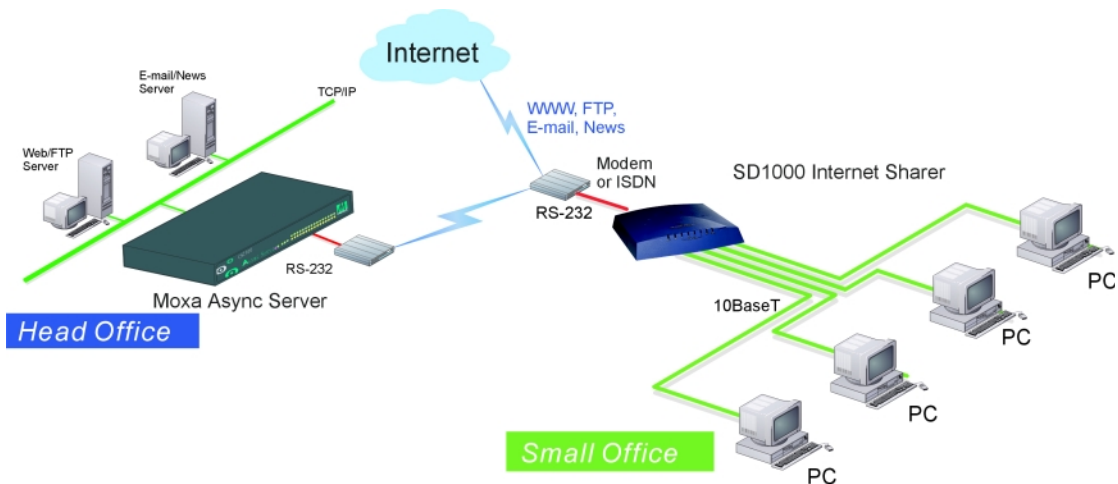

Specifications

Hardware

Memory	512 KB RAM

Interface

LAN	4 10BaseT ports with RJ-45 connector and one uplink switch for port one
WAN	1 RS-232 port with DB9 connector
LED indicator	Power, Collision, Link/Receive, Modem Ready, COM Port status

Performance

Speed	230.4 Kbps

Software

Protocols	NAT, TCP/IP, Telnet, HTTP, SMTP, POP3, NNTP, FTP, IRC, Gopher
Security	DHCP PAP/CHAP
Number of TCP sessions	64 concurrent
Virtual e-mail boxes	64
Connection	Dial-On-Demand and automatic disconnection

Operation & Environment

Power requirements	DC 12V power adapter (DIN Plug Type), 1.2 A
Operating temp.	0 – 55°C
Operating Humidity	5 – 95%RH
Storage Temp.	-20 – 85°C
Dimensions	180 x 130 x 30 mm (W x D x H)
Package weight	1.3 kg

Ordering Information

SD1000/110V	Internet Sharer with one RS-232 port; 4 10BaseT Ethernet ports; 110V power adapter
SD1000/220V	Internet Sharer with one RS-232 port; 4 10BaseT Ethernet ports; 220V power adapter
All items include	• Network Communications CD-ROM • User's Manual

Internet Sharing & Simple Routing

® **Moxa Technologies Co., Ltd. (Headquarters)**
Fl.4, No.135, Lane 235, Pao-Chiao Rd., Shing Tien City, Taipei, Taiwan, R.O.C.
Tel:+886-2-8919-1230 Fax:+886-2-8919-1231
info@moxa.com.tw

USA
Moxa Networking, Inc.
Tel:+1-732-738-4303 Fax:+1-732-738-4884
info@moxa.com

Germany
Moxa Technologies GmbH
Tel:+49 2405-462766 Fax:+49 2405-462799
info@moxatech.de

China
Moxa Tech Beijing, Inc.
Tel:+86-10-6872-3960/61 Fax:+86-10-6872-3958
moxa@moxa.com.cn