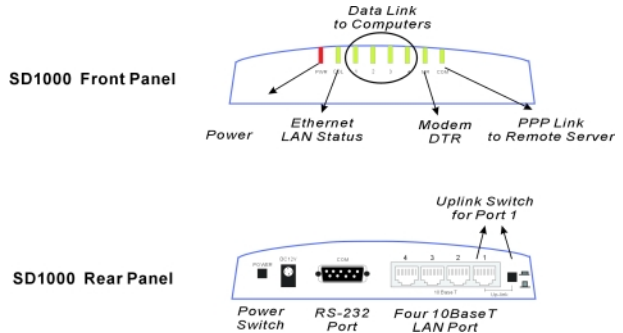

Specifications

Hardware

Memory	512 KB RAM

Interface

LAN	4 10BaseT ports with RJ-45 connector and one uplink switch for port one
WAN	1 RS-232 port with DB9 connector
LED indicator	Power, Collision, Link/Receive, Modem Ready, COM Port status

Performance

Speed	230.4 Kbps

Software

Protocols	NAT, TCP/IP, Telnet, HTTP, SMTP, POP3, NNTP, FTP, IRC, Gopher
Security	DHCP PAP/CHAP
Number of TCP sessions	64 concurrent
Virtual e-mail boxes	64
Connection	Dial-On-Demand and automatic disconnection

Operation & Environment

Power requirements	DC 12V power adapter (DIN Plug Type), 1.2 A
Operating temp.	0 – 55°C
Operating Humidity	5 – 95%RH
Storage Temp.	-20 – 85°C
Dimensions	180 x 130 x 30 mm (W x D x H)
Package weight	1.3 kg

Ordering Information

SD1000/110V	Internet Sharer with one RS-232 port; 4 10BaseT Ethernet ports; 110V power adapter
SD1000/220V	Internet Sharer with one RS-232 port; 4 10BaseT Ethernet ports; 220V power adapter
All items include	• Network Communications CD-ROM • User's Manual

Internet Sharing & Simple Routing

® **Moxa Technologies Co., Ltd. (Headquarters)**
Fl.4, No.135, Lane 235, Pao-Chiao Rd., Shing Tien City, Taipei, Taiwan, R.O.C.
Tel:+886-2-8919-1230 Fax:+886-2-8919-1231
info@moxa.com.tw

USA
Moxa Networking, Inc.
Tel:+1-732-738-4303 Fax:+1-732-738-4884
info@moxa.com

Germany
Moxa Technologies GmbH
Tel:+49 2405-462766 Fax:+49 2405-462799
info@moxatech.de

China
Moxa Tech Beijing, Inc.
Tel:+86-10-6872-3960/61 Fax:+86-10-6872-3958
moxa@moxa.com.cn