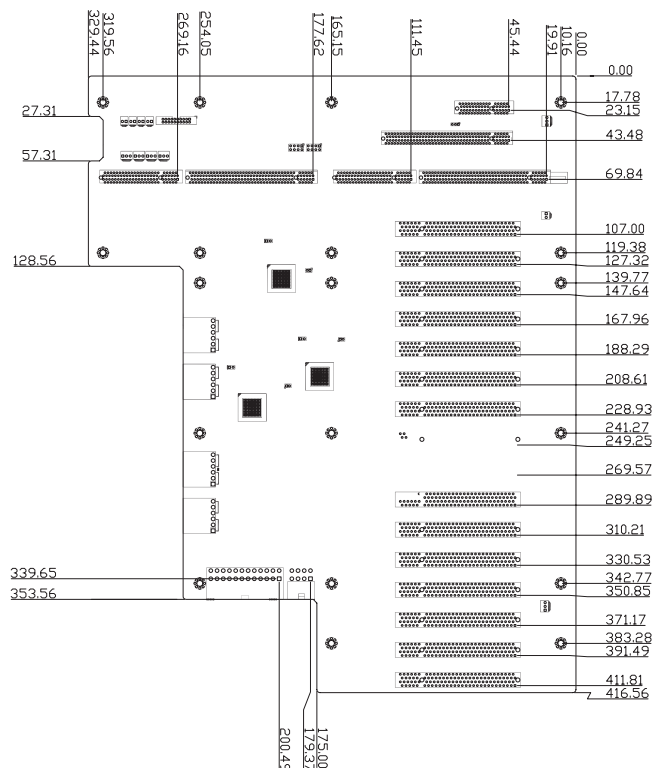

PXE-12S-R10

Mounting holes compatible with PCI-14S

(PCIe to PCI-X Bridge)

Ordering Information

PXE-12S-R10	12-slot backplane with 1 PCIe x16 slot, 6 PCI-X slots and 4 PCI slots
RACK-3000G-R20	14-slot full-size industrial chassis
RACK-305G-R20	14-slot full-size industrial chassis
RACK-360G-R20	14-slot full-size industrial chassis
RACK-814G-R20	14-slot full-size industrial chassis

PXE-19S2-R10

Mounting holes compatible with PCI-19S

(PCIe to PCI Bridge)

Ordering Information

PXE-19S2-R10	19-slot backplane with 1 PCIe x16 slot, 1 PCIe x1 slot and 16 PCI slots
RACK-3200G-R20	4U 20-slot full-size industrial chassis
RACK-3035G-R20	7U 20-slot full-size industrial chassis