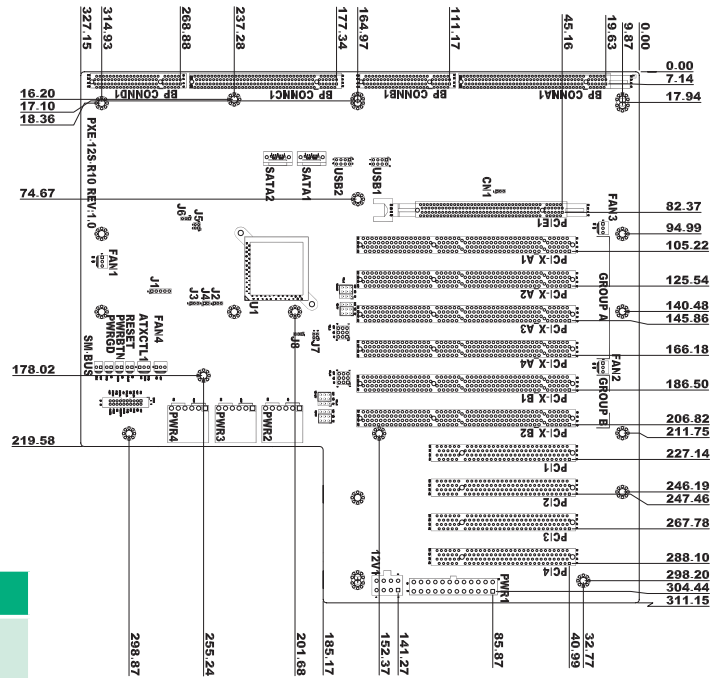

PXE-12S-R10

Mounting holes compatible with PCI-14S

(PCIe to PCI-X Bridge)

Ordering Information

PXE-12S-R10	12-slot backplane with 1 PCIe x16 slot, 6 PCI-X slots and 4 PCI slots
RACK-3000G-R20	14-slot full-size industrial chassis
RACK-305G-R20	14-slot full-size industrial chassis
RACK-360G-R20	14-slot full-size industrial chassis
RACK-814G-R20	14-slot full-size industrial chassis

PXE-19S2-R10

Mounting holes compatible with PCI-19S

(PCIe to PCI Bridge)

Ordering Information

PXE-19S2-R10	19-slot backplane with 1 PCIe x16 slot, 1 PCIe x1 slot and 16 PCI slots
RACK-3200G-R20	4U 20-slot full-size industrial chassis
RACK-3035G-R20	7U 20-slot full-size industrial chassis