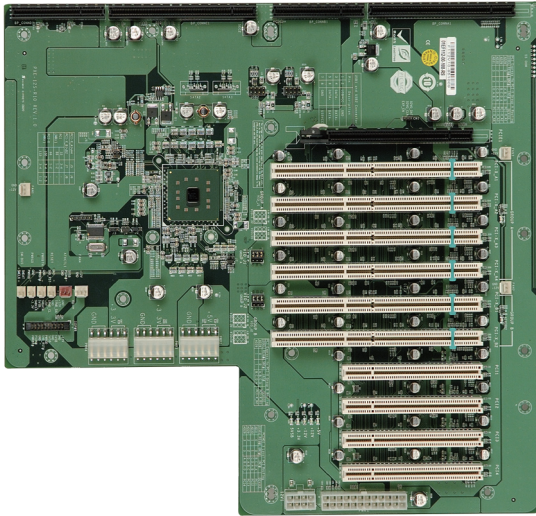

PXE-12S-R10

Mounting holes compatible with PCI-14S

(PCIe to PCI-X Bridge)

Ordering Information

PXE-12S-R10	12-slot backplane with 1 PCIe x16 slot, 6 PCI-X slots and 4 PCI slots
RACK-3000G-R20	14-slot full-size industrial chassis
RACK-305G-R20	14-slot full-size industrial chassis
RACK-360G-R20	14-slot full-size industrial chassis
RACK-814G-R20	14-slot full-size industrial chassis

PXE-19S2-R10

Mounting holes compatible with PCI-19S

(PCIe to PCI Bridge)

Ordering Information

PXE-19S2-R10	19-slot backplane with 1 PCIe x16 slot, 1 PCIe x1 slot and 16 PCI slots
RACK-3200G-R20	4U 20-slot full-size industrial chassis
RACK-3035G-R20	7U 20-slot full-size industrial chassis