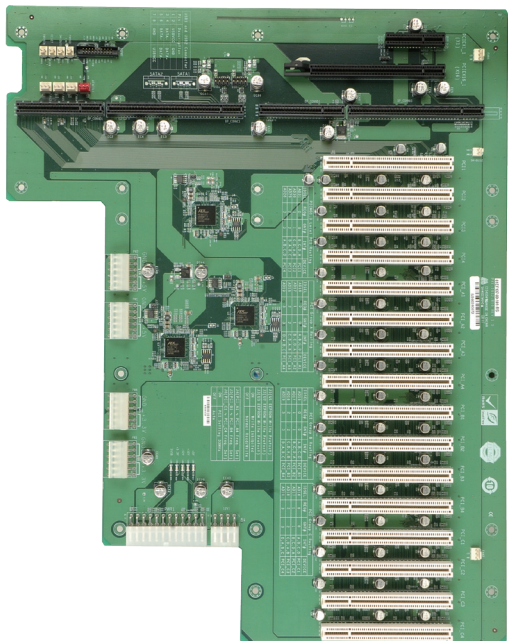

PXE-12S-R10

Mounting holes compatible with PCI-14S

(PCIe to PCI-X Bridge)

Ordering Information

PXE-12S-R10	12-slot backplane with 1 PCIe x16 slot, 6 PCI-X slots and 4 PCI slots
RACK-3000G-R20	14-slot full-size industrial chassis
RACK-305G-R20	14-slot full-size industrial chassis
RACK-360G-R20	14-slot full-size industrial chassis
RACK-814G-R20	14-slot full-size industrial chassis

PXE-19S2-R10

Mounting holes compatible with PCI-19S

(PCIe to PCI Bridge)

Ordering Information

PXE-19S2-R10	19-slot backplane with 1 PCIe x16 slot, 1 PCIe x1 slot and 16 PCI slots
RACK-3200G-R20	4U 20-slot full-size industrial chassis
RACK-3035G-R20	7U 20-slot full-size industrial chassis