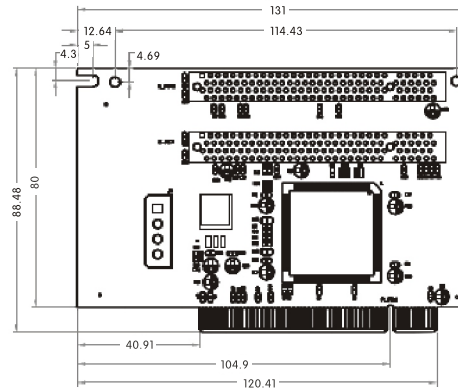

EFP-6102(C)

FEATURES

Introduction: PCI to PCI riser card

Order Information: 0090-000930 PCI-6102(C)