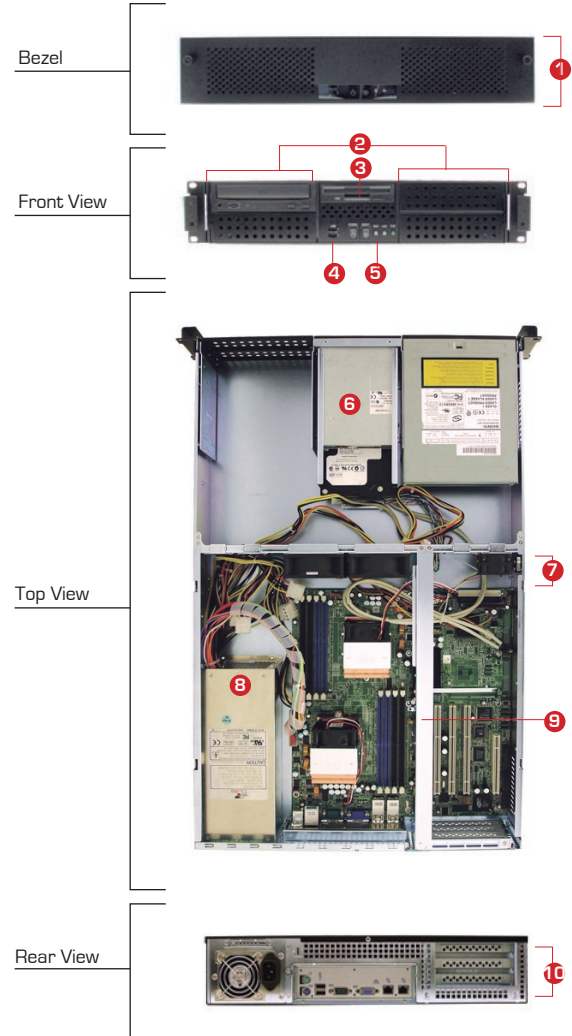

# RMC-2F-2

Applications
Internet Server (Web / Mail)
HPC Clustering
Database Server
File Server
NAS / iSCSI
CCTV Surveillance DVR

Features & Benefits	
1	Front bezel for data security and protection
2	Four(4) external 5.25-inch optical bays supported
3	One(1) external 3.5-inch optical bay supported
4	Front access dual USB port
5	Power on/off, system reset and LEDs for HDD & LAN
6	One(1) internal 3.5-inch HDD supported
7	Three(3) hot-swap middle fans for optimized cooling - [Upgradable to six(6)]
8	2U form factor power supply
9	Riser card mounting bracket
10	Three(3) PCI slots via riser card

# RMC-2F-2

Model Number : RMC-2F-2	
Order Information : RMC-2F-●-2	
Industry Standard : EIA-RS310D	
Materials : Heavy-duty cold-rolled steel	
Finish :	Inside / Body : Zinc-plated with bright chromate
	Outside / Front : Texture-coated
Dimensions : (W x D x H)	mm : 482.6 x 685.8 x 88.9
	inches : 19 x 27 x 3.5
Cooling :	Middle: 2 x 80x32mm + 1 x 40x28mm easy-swap fans (+ optional 3 x 40x28mm)
Power Supply :	● Descriptions
	46E 460W EPS-12V PFC
	46R 460W 1+1 hot-swap redundant PFC
	50R 500W 1+1 hot-swap redundant PFC
60E 600W EPS-12V PFC	
Expansion : 3 x PCI slot via riser card (full height, full length) or 7 x PCI slot low profile	
Controls : Power on/off and system reset + 2 x USB ports	
Indicators : Power, LAN and HDD LED's	
System Board : Up to 12"(W) x 13"(D) E-ATX/SSI EEB 3.6 compliant motherboard	

Drive Bay :	External	5.25"	4
		3.5"	1
		3.5" hot-swap	0
		2.5" hot-swap	0
	Internal	3.5"	1
		Slim CD-Rom/DVD-Rom	0
		Slim FDD	0
Temperature : 0°C(32°F) ~ 50°C(122°F)			
Humidity : 5%~95% non-condensing			
Gross Weight : 15.5 kgs / 34.1 lbs			
Packaging Dimension (W x D x H) :		mm : 850 x 580 x 250	
Cubic Feet : 4.4			
Reference Container Loading :	20'	238	
	40'	477	
	40' H	545	
Riser Card Options :	RC2-007	RC2-012	RC2-PAPT-X-PCI
	RC2-PAPT-X-AGP	RC2-PCITX-3N1	RC2-PCITX-3S1
	RC2-PAPRX16	RC2-E161X2R-3	RC2-E161X2R-4
	RC2-E161P2R-3		
Mounting Options :	BR-2U01	BR-2U03	
	SR-20	SR-26	