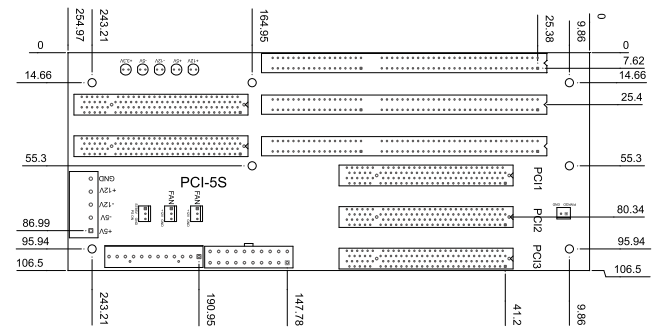

## PCI-4S-RS-R40

### Ordering Information

PCI-4S-RS-R40	4-slot backplane with 3 PCI slots and 1 ISA Bus slot
PAC-42GF-R20	4-slot full-size industrial chassis

### Ordering Information

PCI-5S-RS-R40	5-slot backplane with 3 PCI slots and 2 ISA Bus slots
---------------	---

### Ordering Information

PCI-5S2-RS-R40	5-slot AT power backplane with 4 PCI slots and 1 ISA Bus slot
PCI-5S2A-R40	5-slot ATX power backplane with 4 PCI slots and 1 ISA Bus slot
RACK-500G-R40	5-slot full-size industrial chassis