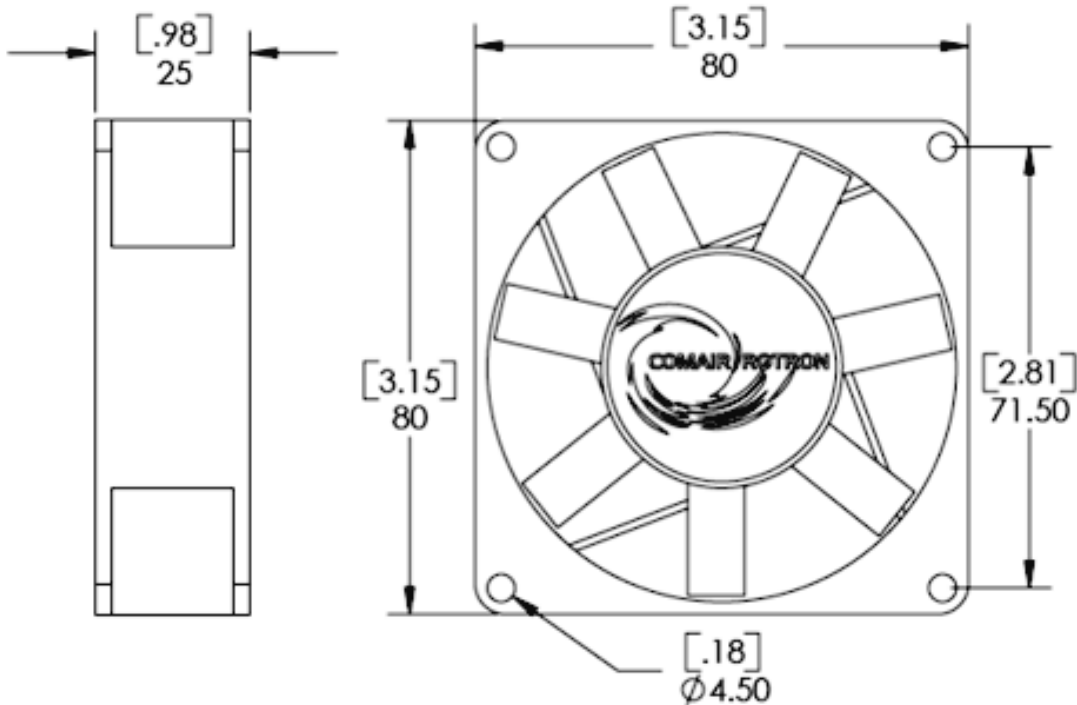

Flight - **CR0824UB-** - **-032742-** **No**
LT - **A71GL**
80x25

(Family) (Model) (Part #) (In Stock)

Electrical Specifications

Operating Voltage:	24 Volts
Voltage Range:	21.6 - 26.4 Volts
Power Supply:	6.2 Watts
Line Current:	0.26 Amps
Locked Rotor Current	0.26 Amps
Nominal Speed:	3550 RPM

Mechanical Specifications

Dimensions:	3.1 x 3.1 x 1.0 in
Weight	3.03 oz
Max Airflow @ 0 in H ₂ O	50.0 CFM
Max Pressure @ 0 CFM	0.203 in H ₂ O
Noise	41.0 dBA

Mechanical Drawing

Comair Rotron, Inc.
Phone: 858.348.6200
sales@comairrotron.com

Fan Performance Curve

Fan Configuration Options

Flight LT 80x25
(Family)

CR0824UB-A71GL
(Model)

/ 032742
(Part #)

No
(In Stock)

Fan Speed:	3550 RPM	Fan Bearings:	Ball Bearings
Fan Airflow Direction:	Flow R (CCW Rotation)	Fan Termination:	Leads