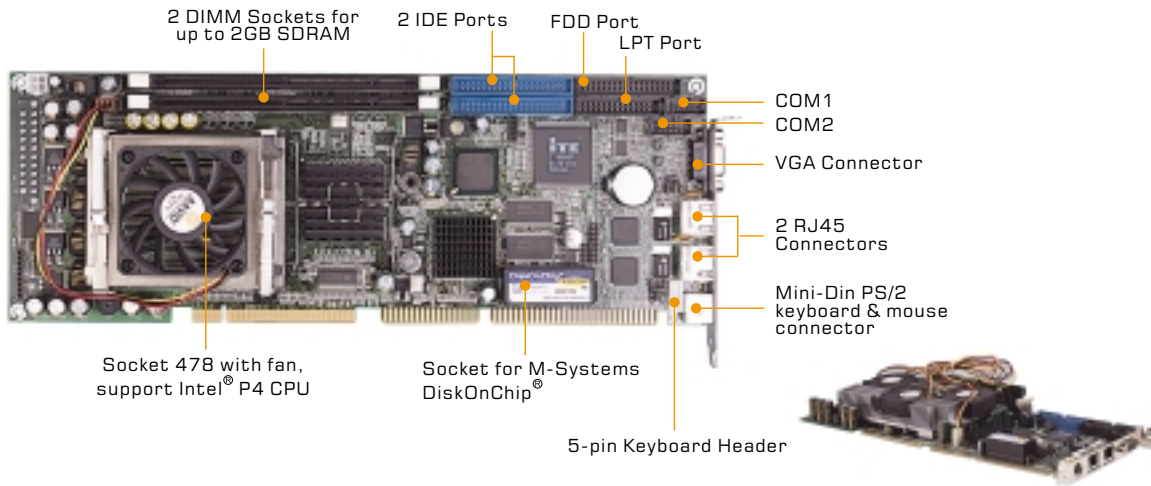

# IAC-F845A

Full-size Socket 478 P4 SBC with  
VGA/2xLAN

## FEATURES

- Support high performance Socket 478 Intel® Pentium® 4 processors
- Support up to 2GB SDRAM
- Intel® 845 chipset with 400MHz FSB
- ATI Rage 128 Ultra GL 4X AGP graphics accelerator with 32MB memory
- Two Intel® 82559 10/100 Base-TX Ethernet controllers
- DiskOnChip® flash memory support
- Special design heatsink and fan for 1U Chassis

### IDE Interface

2 PCI IDE ports support up to 4 IDE devices/

Ultra DMA-33/66/100