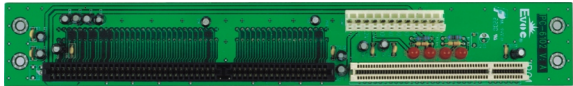

IPC-6102

Max. Systems: 1
System Slots: 1 x PICMG1.0
Expansion Slots: 1 x ISA
Power: AT
Order Information: 0050-000180 IPC-6102