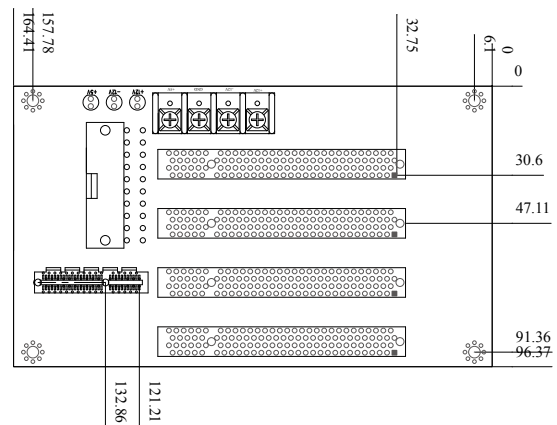

HPE-3S1-RS

Order Information

HPE-3S1-RS-R10 3 Slot Backplane with 2 PCI Bus
PR-1300G 3 Slot Half Size Industrial Chassis

HPE-3S2-RS

Order Information

HPE-3S1-RS-R10 3 Slot Backplane with 2 PCI Bus
PR-1300G 3 Slot Half Size Industrial Chassis

HPE-4S1-RS

Order Information

HPE-4S1-RS-R10 4 Slot Backplane with 3 PCI Bus
PAC-42GH 4 Slot Half Size Industrial Chassis

HPE-4S2-RS

Order Information

HPE-4S2-RS-R10 4 Slot Backplane with 2 PCI and
1 PCIe4 Bus
PAC-42GH 4 Slot Half Size Industrial Chassis