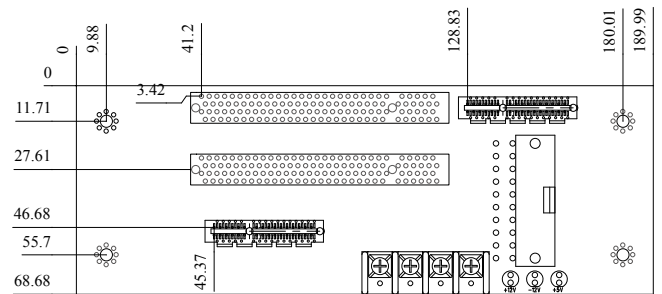

HPE-3S1-RS

Order Information

HPE-3S1-RS-R10 3 Slot Backplane with 2 PCI Bus
PR-1300G 3 Slot Half Size Industrial Chassis

HPE-3S2-RS

Order Information

HPE-3S1-RS-R10 3 Slot Backplane with 2 PCI Bus
PR-1300G 3 Slot Half Size Industrial Chassis

HPE-4S1-RS

Order Information

HPE-4S1-RS-R10 4 Slot Backplane with 3 PCI Bus
PAC-42GH 4 Slot Half Size Industrial Chassis

HPE-4S2-RS

Order Information

HPE-4S2-RS-R10 4 Slot Backplane with 2 PCI and
1 PCIe4 Bus
PAC-42GH 4 Slot Half Size Industrial Chassis