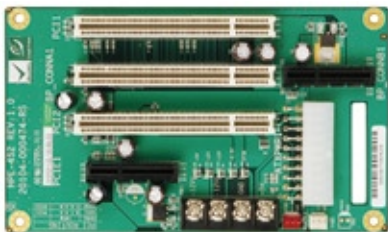

HPE-3S1-RS

Order Information

HPE-3S1-RS-R10 3 Slot Backplane with 2 PCI Bus
PR-1300G 3 Slot Half Size Industrial Chassis

HPE-3S2-RS

Order Information

HPE-3S1-RS-R10 3 Slot Backplane with 2 PCI Bus
PR-1300G 3 Slot Half Size Industrial Chassis

HPE-4S1-RS

Order Information

HPE-4S1-RS-R10 4 Slot Backplane with 3 PCI Bus
PAC-42GH 4 Slot Half Size Industrial Chassis

HPE-4S2-RS

Order Information

HPE-4S2-RS-R10 4 Slot Backplane with 2 PCI and
1 PCIe4 Bus
PAC-42GH 4 Slot Half Size Industrial Chassis