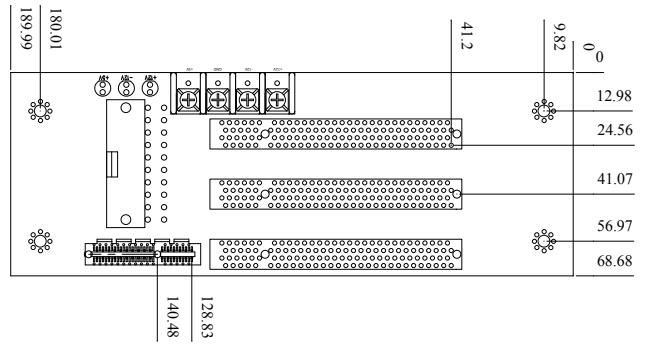

HPE-3S1-RS

Order Information

HPE-3S1-RS-R10 3 Slot Backplane with 2 PCI Bus
PR-1300G 3 Slot Half Size Industrial Chassis

HPE-3S2-RS

Order Information

HPE-3S1-RS-R10 3 Slot Backplane with 2 PCI Bus
PR-1300G 3 Slot Half Size Industrial Chassis

HPE-4S1-RS

Order Information

HPE-4S1-RS-R10 4 Slot Backplane with 3 PCI Bus
PAC-42GH 4 Slot Half Size Industrial Chassis

HPE-4S2-RS

Order Information

HPE-4S2-RS-R10 4 Slot Backplane with 2 PCI and
1 PCIe4 Bus
PAC-42GH 4 Slot Half Size Industrial Chassis