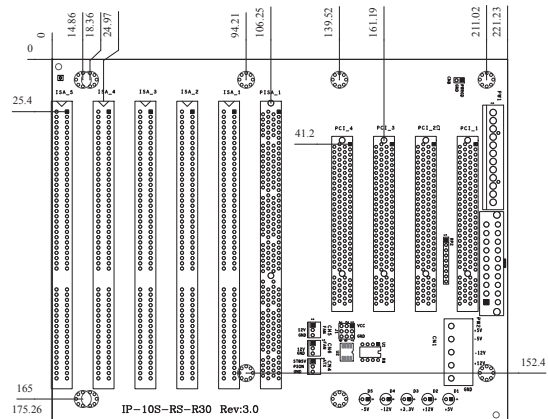

IP-8S-RS-R30

Order Information

IP-8S-RS-R30	8 Slot Backplane with 4 PCI and 3 ISA Bus
PAC-125G	10 Slot Full Size Industrial Chassis
RACK-3400G	10 Slot Half Size Industrial Chassis

IPX-9S-RS-R30

Order Information

IPX-9S-RS-R30	9 Slot Backplane with 8 PCI Bus
PAC-125G	10 Slot Full Size Industrial Chassis
RACK-3400G	10 Slot Half Size Industrial Chassis

IP-10S-RS-R30

Order Information

IP-10S-RS-R30	10 Slot Backplane with 4 PCI and 5 ISA Bus
PAC-125G	10 Slot Full Size Industrial Chassis
RACK-3400G	10 Slot Half Size Industrial Chassis

IPX-13S-RS-R30

Order Information

IPX-13S-RS-R30	13 Slot Backplane with 12 PCI Bus
RACK-305G	4U 14 Slot Rack-mount Industrial Chassis
RACK-360G	4U 14 Slot Rack-mount Industrial Chassis
RACK-814G	4U 14 Slot Rack-mount Industrial Chassis
RACK-3000G	4U 14 Slot Rack-mount Industrial Chassis