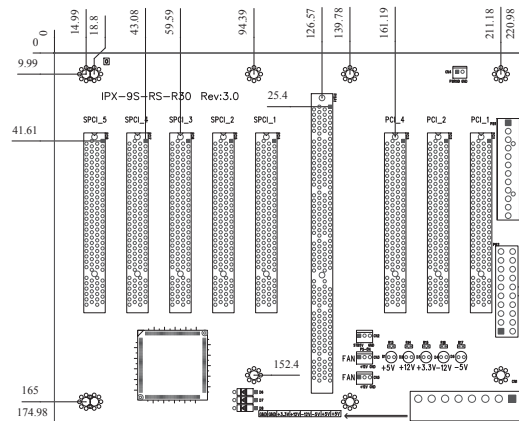

### Order Information

IP-8S-RS-R30	8 Slot Backplane with 4 PCI and 3 ISA Bus
PAC-125G	10 Slot Full Size Industrial Chassis
RACK-3400G	10 Slot Half Size Industrial Chassis

## IPX-9S-RS-R30

### Order Information

IPX-9S-RS-R30	9 Slot Backplane with 8 PCI Bus
PAC-125G	10 Slot Full Size Industrial Chassis
RACK-3400G	10 Slot Half Size Industrial Chassis