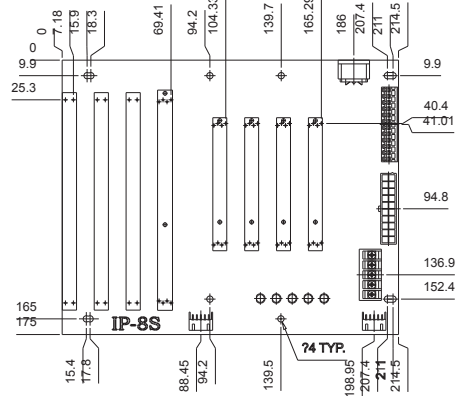

## IP-8S-RS-R30

### Order Information

IP-8S-RS-R30	8 Slot Backplane with 4 PCI and 3 ISA Bus
PAC-125G	10 Slot Full Size Industrial Chassis
RACK-3400G	10 Slot Half Size Industrial Chassis

## IPX-9S-RS-R30

## IP-10S-RS-R30