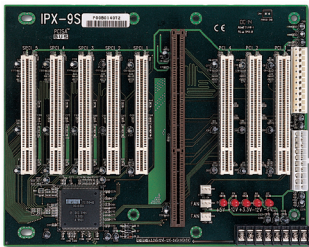

## IP-8S-RS-R30

### Order Information

IP-8S-RS-R30	8 Slot Backplane with 4 PCI and 3 ISA Bus
PAC-125G	10 Slot Full Size Industrial Chassis
RACK-3400G	10 Slot Half Size Industrial Chassis

## IPX-9S-RS-R30

### Order Information

IPX-9S-RS-R30	9 Slot Backplane with 8 PCI Bus
PAC-125G	10 Slot Full Size Industrial Chassis
RACK-3400G	10 Slot Half Size Industrial Chassis