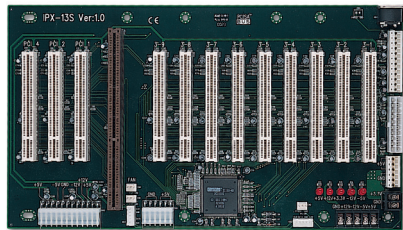

IPX-13S-RS-R30

Order Information

IPX-13S-RS-R30	13 Slot Backplane with 12 PCI Bus
RACK-305G	4U 14 Slot Rack-mount Industrial Chassis
RACK-360G	4U 14 Slot Rack-mount Industrial Chassis
RACK-814G	4U 14 Slot Rack-mount Industrial Chassis
RACK-3000G	4U 14 Slot Rack-mount Industrial Chassis