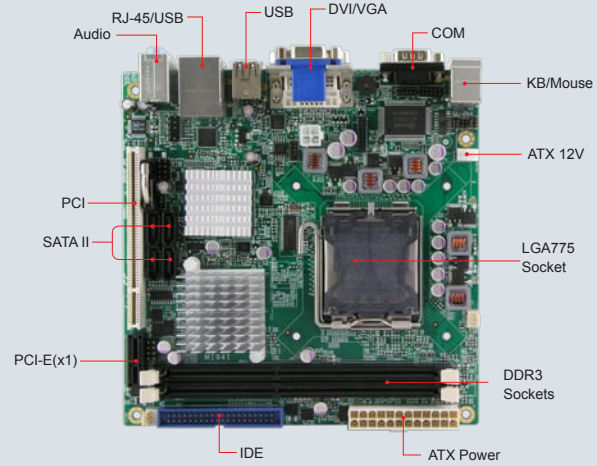

Motherboards

Intel® Core™2 Quad-Based

LGA775 Intel® Core™2 Quad Mini-ITX Motherboard w/ Intel® G41 Express chipset

MI941

Features

- Supports Intel® Core™2 Quad / Intel® Core™2 Duo / Pentium® / Celeron® processors, 800/1066/1333MHz FSB
- 2x DDR3 DIMM, Max. 4GB
- Onboard Gigabit LAN
- 4x SATA II, 1x IDE, 6x USB 2.0, 2x COM
- 1x PCI-E(x1), 1x PC
- Supports dual display; CRT/DVI-D
- 5.1 CH HD audio
- Supports up to 6 COMs via COM board (optional)
- Supports TPM1.2 (optional)

System

CPU	LGA775 socket for Intel® Core™2 Quad /Core™2 Duo / Pentium® / Celeron® processors
System Memory	2x 240-pin DDR3 DIMM, Max. 4GB
System Chipset	Intel® G41 + ICH7, 800/1066/1333MHz FSB
BIOS	AMI
Watchdog Timer	256 levels
SSD	N/A
H/W Monitor	Yes
Expansion Slots	1x PCI-E(x1), 1x PCI

Graphics

VGA Controller	Intel® G41 integrated GMA X4500
VGA Memory	Supports DVMT 5.0; Max. shared memory - 224MB
Display Interface	VGA & DVI-D

Ethernet

Controller	1x Intel® 82583V PCI-E Gigabit LAN
Connector	RJ-45 on board

Multi I/O

Chipset	Winbond W83627DHG-P 1x IDE, 1x KB, 1x mouse, 1x RS232, 1x RS-232/422/485, 4x SATA II (3.0Gb/sec.)
USB	4 ports on board Pin header for 2 ports (USB 2.0)
Audio	Intel® built-in HD audio w/ Realtek ALC662 codec for 5.1CH
Others	Digital I/O (4-in/4-out)