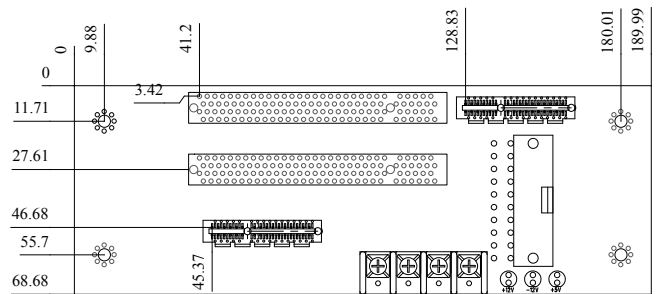

HPE-3S1-RS

Order Information

HPE-3S1-RS-R10 3 Slot Backplane with 2 PCI Bus
PR-1300G 3 Slot Half Size Industrial Chassis

HPE-3S2-RS

Order Information

HPE-3S1-RS-R10 3 Slot Backplane with 2 PCI Bus
PR-1300G 3 Slot Half Size Industrial Chassis

HPE-4S1-RS

Order Information

HPE-4S1-RS-R10 4 Slot Backplane with 3 PCI Bus
PAC-42GH 4 Slot Half Size Industrial Chassis

HPE-4S2-RS

Order Information

HPE-4S2-RS-R10 4 Slot Backplane with 2 PCI and
1 PCIe4 Bus
PAC-42GH 4 Slot Half Size Industrial Chassis