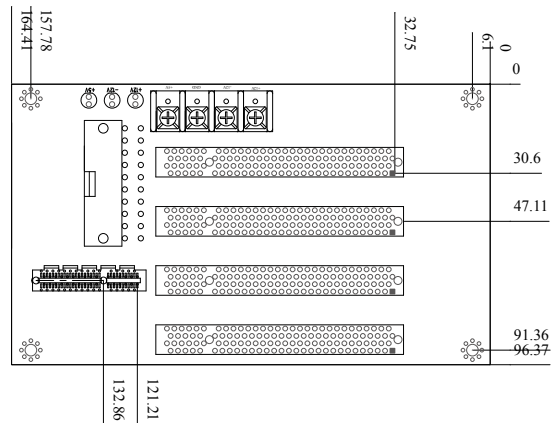

HPE-3S1-RS

Order Information

HPE-3S1-RS-R10 3 Slot Backplane with 2 PCI Bus
PR-1300G 3 Slot Half Size Industrial Chassis

HPE-3S2-RS

Order Information

HPE-3S1-RS-R10 3 Slot Backplane with 2 PCI Bus
PR-1300G 3 Slot Half Size Industrial Chassis

HPE-4S1-RS

Order Information

HPE-4S1-RS-R10 4 Slot Backplane with 3 PCI Bus
PAC-42GH 4 Slot Half Size Industrial Chassis

HPE-4S2-RS

Order Information

HPE-4S2-RS-R10 4 Slot Backplane with 2 PCI and
1 PCIe4 Bus
PAC-42GH 4 Slot Half Size Industrial Chassis