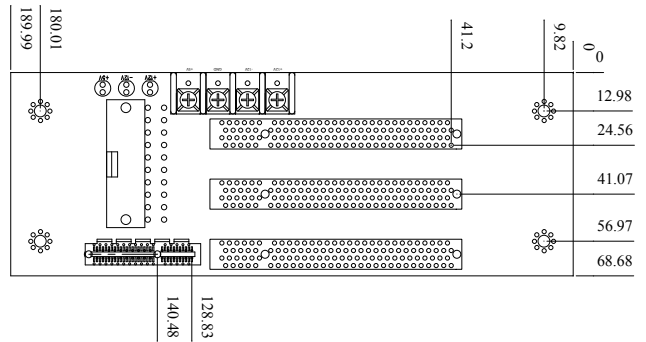

HPE-3S1-RS

Order Information

HPE-3S1-RS-R10 3 Slot Backplane with 2 PCI Bus
PR-1300G 3 Slot Half Size Industrial Chassis

HPE-3S2-RS

Order Information

HPE-3S1-RS-R10 3 Slot Backplane with 2 PCI Bus
PR-1300G 3 Slot Half Size Industrial Chassis

HPE-4S1-RS

Order Information

HPE-4S1-RS-R10 4 Slot Backplane with 3 PCI Bus
PAC-42GH 4 Slot Half Size Industrial Chassis

HPE-4S2-RS

Order Information

HPE-4S2-RS-R10 4 Slot Backplane with 2 PCI and
1 PCIe4 Bus
PAC-42GH 4 Slot Half Size Industrial Chassis