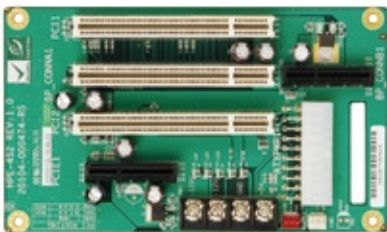

HPE-3S1-RS

Order Information

HPE-3S1-RS-R10 3 Slot Backplane with 2 PCI Bus
PR-1300G 3 Slot Half Size Industrial Chassis

HPE-3S2-RS

Order Information

HPE-3S1-RS-R10 3 Slot Backplane with 2 PCI Bus
PR-1300G 3 Slot Half Size Industrial Chassis

HPE-4S1-RS

Order Information

HPE-4S1-RS-R10 4 Slot Backplane with 3 PCI Bus
PAC-42GH 4 Slot Half Size Industrial Chassis

HPE-4S2-RS

Order Information

HPE-4S2-RS-R10 4 Slot Backplane with 2 PCI and
1 PCIe4 Bus
PAC-42GH 4 Slot Half Size Industrial Chassis