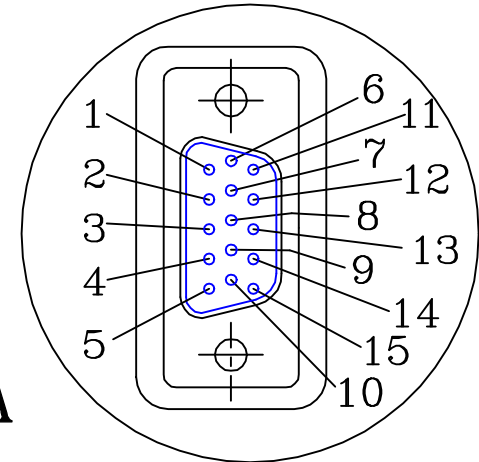

# A

杜邦頭10Pin Pitch 2.54  
(Female)

40cm

熱縮套管

VGA Cable

# B

D-Swb.15Pin  
(Female)

A	B
1	1
2	2
3	3
-	4
8	5
	6
9	7
	8
-	9
10	10
-	11
6	12
4	13
5	14
7	15

# A

REV	DESCRIPTION	SIGN	DATE
5			
4			
3			
2			
1			

RANGE (mm)	Common Tolerance	APPROV	Henry	12/10/02	ICP Electronics Inc.
0~25	± 0.10	CHECK	Henry	12/10/02	
25~80	± 0.15	DESIGN	ERIC	12/10/02	TITLE
80~200	± 0.20	DRAWN	ERIC	12/10/02	EXT VGA CABLE
200~400	± 0.30	UNIT:mm		SCALE:1:1	MODEL
400~	± 0.40	SIZE: A3			EB-2820-EL
ANGLE	± 1°	FILE NO: 32000-030501		PART NO: 32000-030501	