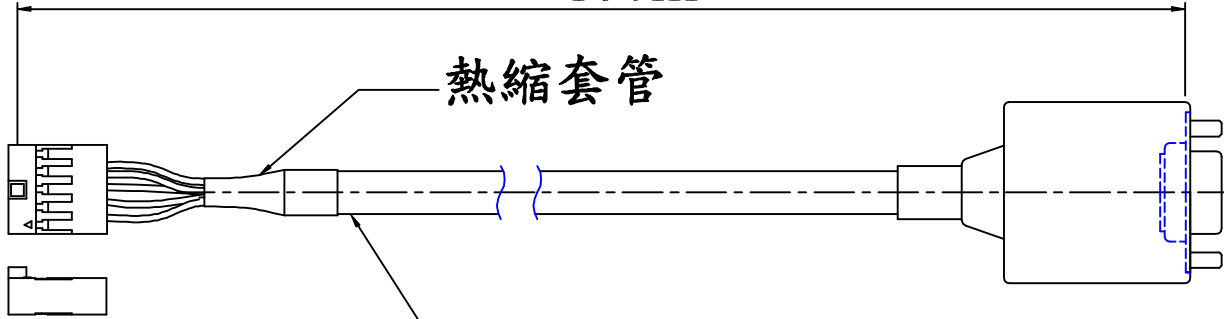

# A

杜邦頭10Pin Pitch 2.54  
(Female)

40cm

熱縮套管

VGA Cable

# B

D-Swb.15Pin  
(Female)

A	B
1	1
2	2
3	3
-	4
8	5
	6
9	7
	8
-	9
10	10
-	11
6	12
4	13
5	14
7	15

# A

REV	DESCRIPTION	SIGN	DATE
5			
4			
3			
2			
1			

RANGE (mm)	Common Tolerance	APPROV	Henry	12/10/02	ICP Electronics Inc.
0~25	± 0.10	CHECK	Henry	12/10/02	
25~80	± 0.15	DESIGN	ERIC	12/10/02	TITLE
80~200	± 0.20	DRAWN	ERIC	12/10/02	EXT VGA CABLE
200~400	± 0.30	UNIT:mm		SCALE:1:1	MODEL
400~	± 0.40	SIZE: A3			EB-2820-EL
ANGLE	± 1°	FILE NO: 32000-030501		PART NO: 32000-030501	