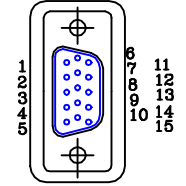

# A

杜邦頭10Pin Pitch 2.54  
(Female)

40cm

熱縮套管

VGA Cable

# B

D-Swb.15Pin  
(Female)

A	B
1	1
2	2
3	3
-	4
8	5
	6
9	7
	8
-	9
10	10
-	11
6	12
4	13
5	14
7	15

# A

REV	DESCRIPTION	SIGN	DATE
5			
4			
3			
2			
1			

RANGE (mm)	Common Tolerance	APPROV	Henry	12/10/02	ICP Electronics Inc.
0~25	± 0.10	CHECK	Henry	12/10/02	
25~80	± 0.15	DESIGN	ERIC	12/10/02	TITLE
80~200	± 0.20	DRAWN	ERIC	12/10/02	EXT VGA CABLE
200~400	± 0.30	UNIT:mm		SCALE:1:1	MODEL
400~	± 0.40	SIZE: A3			EB-2820-EL
ANGLE	± 1°	FILE NO: 32000-030501		PART NO: 32000-030501	