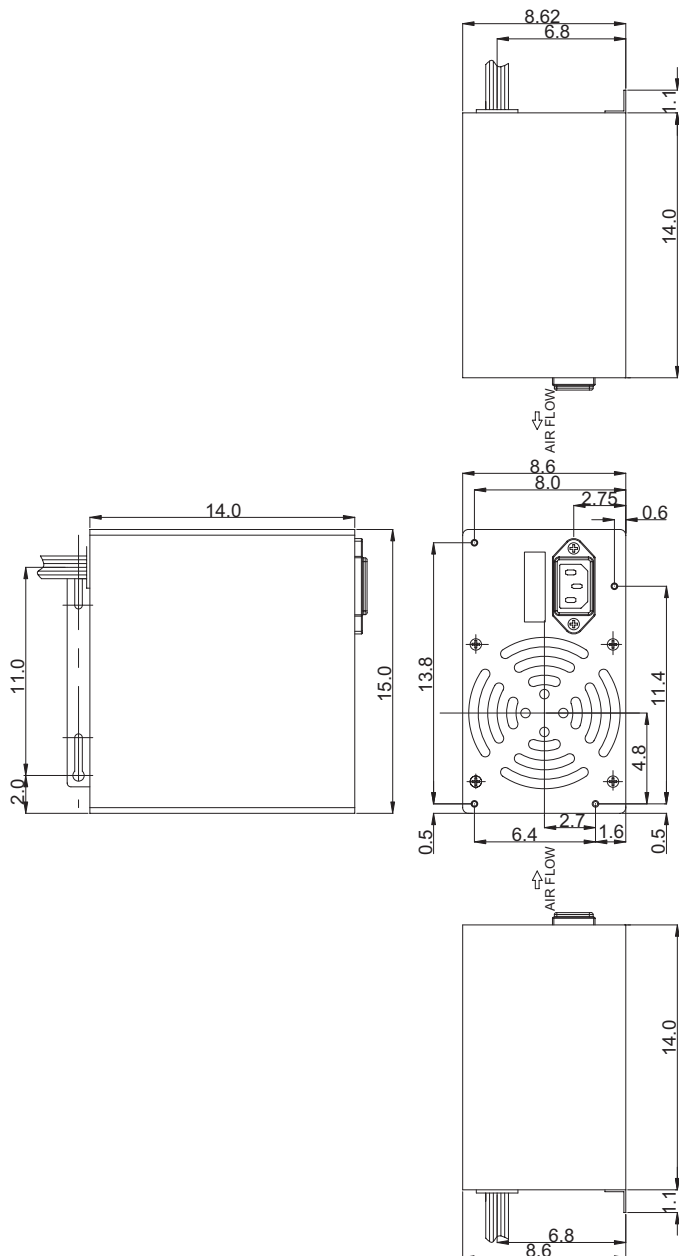

# Power Supply

### ★ Specifications

- \* **Input Voltage:** 100~240VAC full range
- \* **Input Frequency:** 47~63Hz
- \* **Input Current:** 8A max. 115Vrms at 60Hz; 4A max. 230Vrms at 50Hz
- \* **Inrush Current:** 60A cold, 90A ware at 132VAC
- \* **Hold Up Time:** 17ms min. at full load & nominal input voltage
- \* **Output Power:** +3.3V and +5V total output shall not exceeds 220W
- \* **Power Good Signal:** Turn on delay 100~500ms
- \* **Efficiency:** 65% min. at full load
- \* **Protection:**
  - Over Voltage: +5V output 6.82V max.; +3.3V output 4.5V max.
  - Over Load: 150% max.
  - Short Circuit: All outputs
- \* **Thermal System:** One 8cm ball bearing cooling fan
- \* **Temperature:** 0~50°C (operating); -20~+80°C (storage)
- \* **Temperature Coefficient:** 0.01% per °C
- \* **Humidity:** 5~95% RH
- \* **Dimensions:** 15.0 x 14.0 x 8.6 cm
- \* **MTBF:** 100K hrs. at 25°C

### Safety Standards

- \* **Safety:** UL, CSA, TUV, NEMKO, CB, CE

Output Voltage	Min. Load	Normal Load	Max. Load	Load Regulation	Line Regulation	Ripple & Noise
+3.3V	0.3A	10A	28A	+/-5%	+/-1%	50mV
+5V	2A	11.4A	32A	+/-5%	+/-1%	50mV
+12V	1A	6.25A	16A	+/-5%	+/-1%	120mV
-12V	0A	0.4A	0.8A	+/-5%	+/-2%	120mV
-5V	0A	0.15A	0.3A	+/-5%	+/-2%	100mV
+5Vsb	0A	1A	2A	+/-5%	+/-1%	100mV